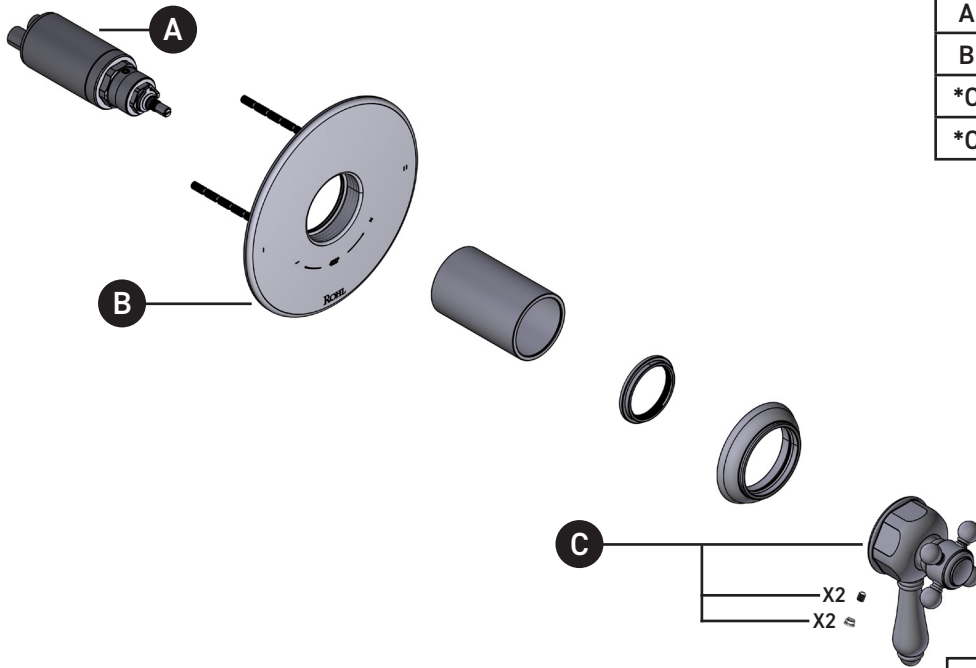

## ILLUSTRATED PARTS

ORDER BY PART NUMBER

### TTD44W1

1/2" Therm & Pressure  
Balance Trim with 2 Functions (No Share)

ID	Kit Number	Finish
A	S0-915	N/A
B	S5-948	N/A
*C	S206567 (Metal)	See below
*C	S207491 (Porcelain)	See below

<b>*Finish Determined by Suffix</b>	
<u>Finish</u>	<u>Description</u>
APC	Polished Chrome
IB	Italian Brass
PN	Polished Nickel
STN	Satin Nickel
TCB	Tuscan Brass
ULB	Unlacquered Brass