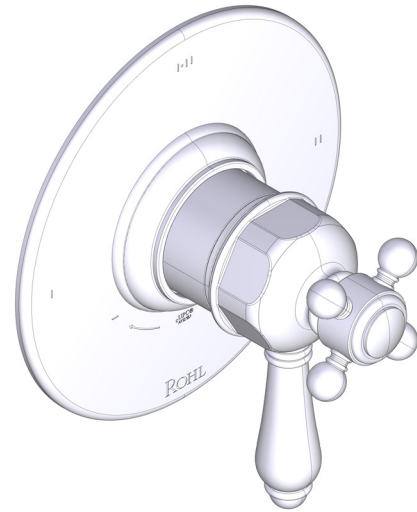

SPECIFICATIONS

DESCRIPTION

- Combines both thermostatic and pressure balance technologies
- "Set it and forget it" temperature control
- Temperature and volume control with diverter
- 2 dedicated functions and 1 shared function
- Rough-in valve sold separately:
 - Order R23 therm & pressure balance rough-in valve
 - 1-1/4" R23 extension kit available, order EXT23KIT114
 - 3/4" R23 extension kit available, order EXT23KIT34

CARTRIDGE

- 0-925 (Included)

STANDARDS

- ASME A112.18.1

WARRANTY

- Most products or parts carry "Limited Warranties" against manufacturing defects. For US customers please visit houseofrohl.com/support and for Canadian customers please visit houseofrohl.ca/support for complete product and finish warranty.

1/2" Therm & Pressure Balance Trim with 3 Functions (Shared)

CORE MODEL: TTD23W1LM

For warranty or additional information, contact:

US Customers

U.S.A.
houseofrohl.com/support
 1-800-777-9762

Canadian Customers

DESCRIPTION

- Combine à la fois les technologies thermostatique et d'équilibrage de la pression
- Contrôle de la température du type préréglage absolu
- Contrôle de la température et du débit avec inverseur
- 2 fonctions distinctes et 1 fonction partagée
- Soupape de plomberie brute vendue séparément :
 - Commander une soupape de plomberie brute thermostatique à équilibrage de pression n° R23