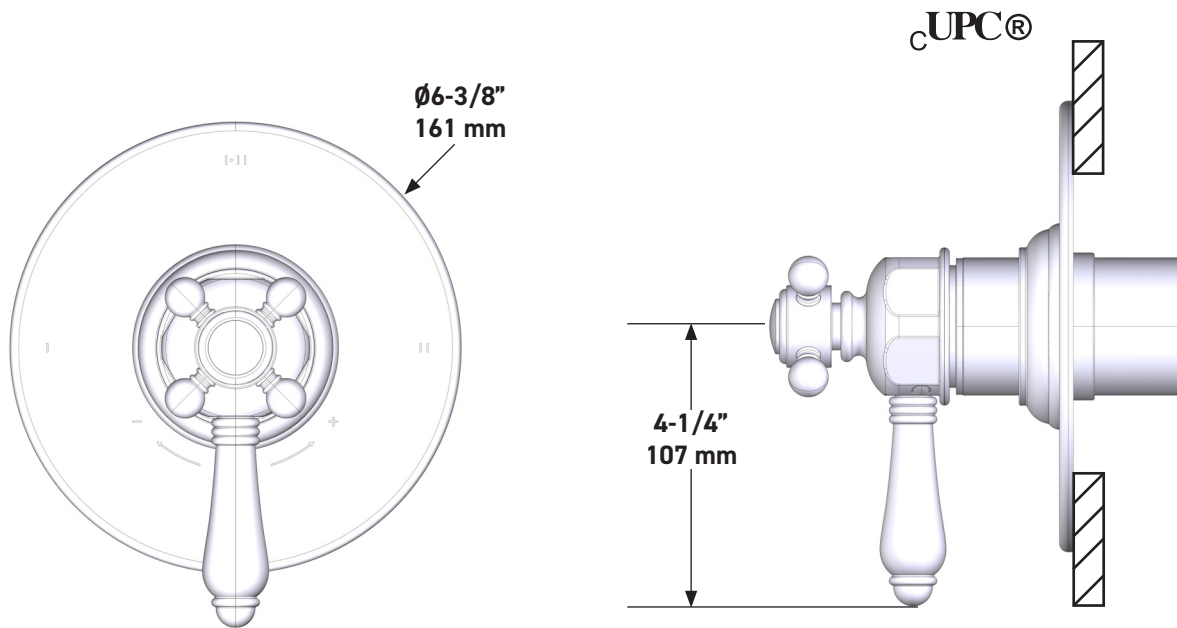

SPECIFICATIONS

DESCRIPTION

- Combines both thermostatic and pressure balance technologies
- "Set it and forget it" temperature control
- Temperature and volume control with diverter
- 2 dedicated functions and 1 shared function
- Rough-in valve sold separately:
 - Order R23 therm & pressure balance rough-in valve
 - 1-1/4" R23 extension kit available, order EXT23KIT114
 - 3/4" R23 extension kit available, order EXT23KIT34

1/2" Therm & Pressure Balance Trim with 3 Functions (Shared)

CORE MODEL: TTD23W1LM

For warranty or additional information, contact:

US Customers

U.S.A.
houseofrohl.com/support
 1-800-777-9762

Canadian Customers