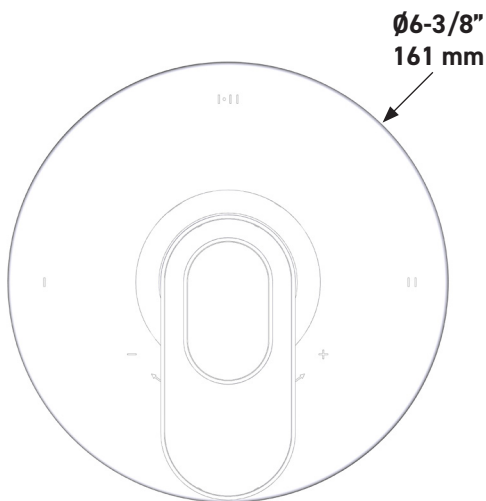

For warranty or additional information, contact:

US Customers

U.S.A.
houseofrohl.com/support
1-800-777-9762

Canadian Customers

QUEBEC / MARITIMES / WESTERN CANADA
QUÉBEC / MARITIMES / OUEST CANADIEN
QUEBEC / MARITIMOS / CANADA OCCIDENTAL
houseofrohl.ca/support
1-866-473-8442

ONTARIO
houseofrohl.ca/support
1-800-287-5354

Riobel

PERRIN & ROWE®
LONDON

victoria ⊕ albert®

ROHL