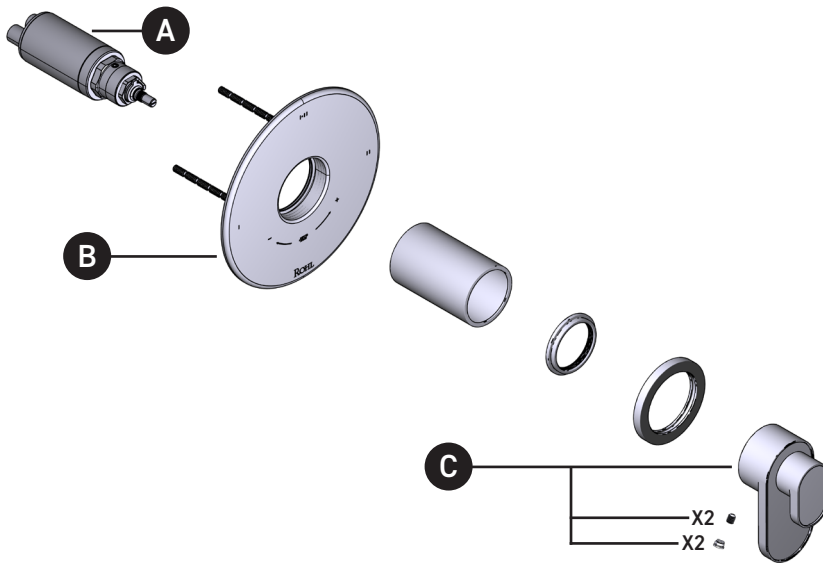

ILLUSTRATED PARTS

ORDER BY PART NUMBER

TMI23W1

Miscelo™ 1/2" Therm & Pressure Balance Trim with 3 Functions (Shared)

ID	Kit Number	Finish
A	S0-924	N/A
B	S5-948	N/A
*C	S206707	See below

*Finish Determined by Suffix	
<u>Finish</u>	<u>Description</u>
BLAPC	Polished Chrome Bianco
BLMB	Matte Black Bianco
BLSTN	Satin Nickel Bianco
GQAPC	Polished Chrome Greystone Quarry
GQMB	Matte Black Greystone Quarry
GQSTN	Satin Nickel Greystone Quarry
NRAPC	Polished Chrome Nero
NRMB	Matte Black Nero
NRSTN	Satin Nickel Nero
SDAPC	Polished Chrome Sedona
SDMB	Matte Black Sedona
SDSTN	Satin Nickel Sedona
WBAPC	Polished Chrome Whitewash Barn
WBMB	Matte Black Whitewash Barn
WBSTN	Satin Nickel Whitewash Barn