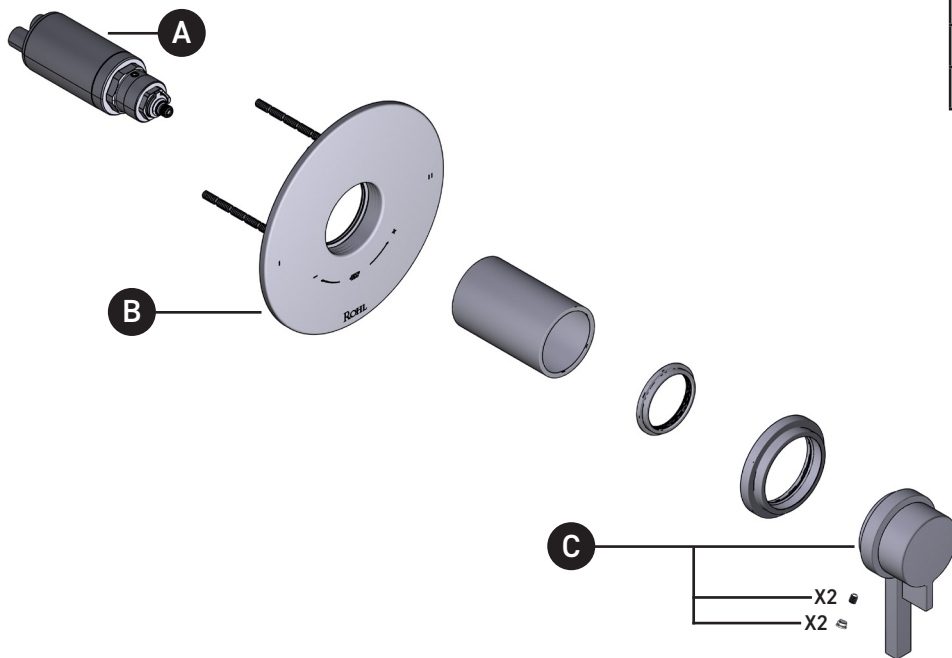

## ILLUSTRATED PARTS

**ORDER BY PART NUMBER**

### TLB44W1

Lombardia® 1/2" Therm & Pressure Balance Trim with 2 Functions (No Share)

ID	Kit Number	Finish
A	S0-915	N/A
B	S5-948	N/A
*C	S206529	See below

**\*Finish Determined by Suffix**

Finish	Description
APC	Polished Chrome
MB	Matte Black
PN	Polished Nickel
STN	Satin Nickel
SUB	Satin Unlacquered Brass
TCB	Tuscan Brass