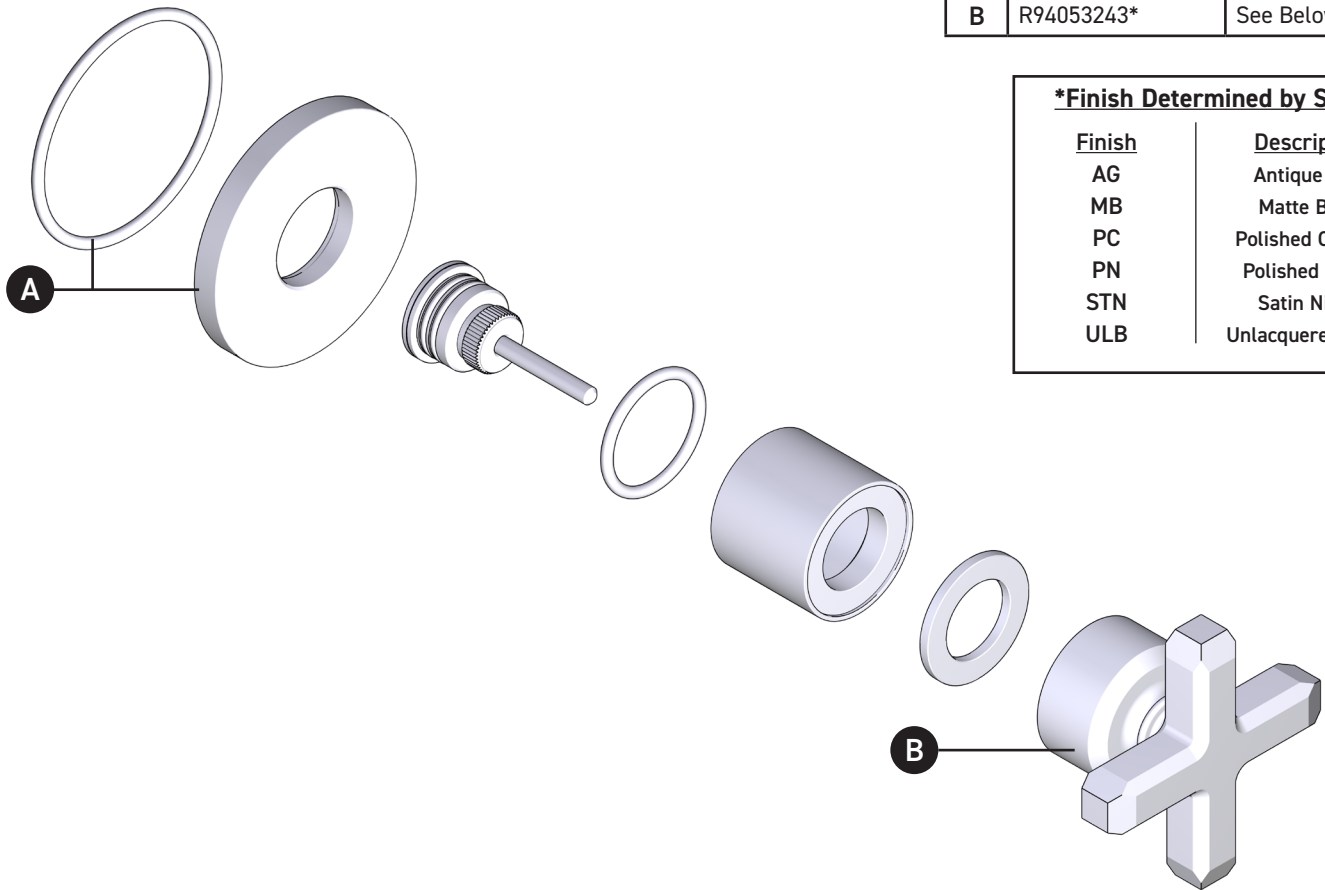

## ILLUSTRATED PARTS

### TAP18W1 Series

Apothecary™ Trim For Volume Control and Diverter

| ID | Kit Number | Finish    |
|----|------------|-----------|
| A  | R94048253  | N/A       |
| B  | R94053243* | See Below |

**\*Finish Determined by Suffix**