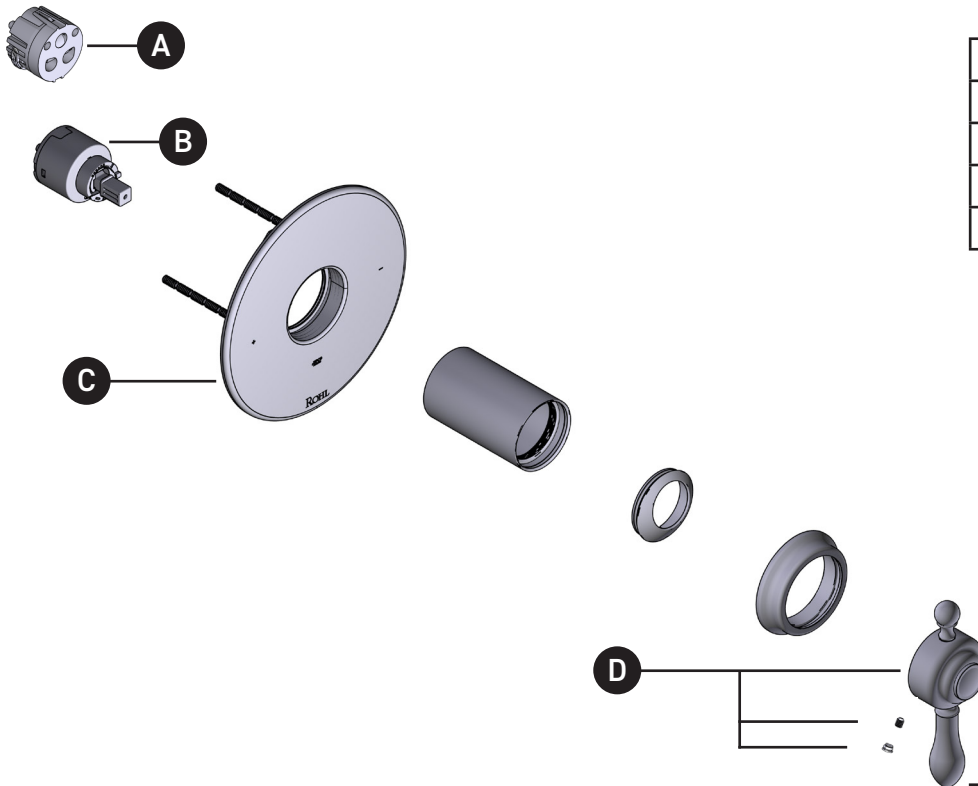

## ILLUSTRATED PARTS

**ORDER BY PART NUMBER**

### TAC51W1

Arcana™ 1/2" Pressure Balance Trim

ID	Kit Number	Finish
A	S405-010	N/A
B	S401-016	N/A
C	S5-948	N/A
*D	S208716	See below

**\*Finish Determined by Suffix**

Finish	Description
APC	Polished Chrome
IB	Italian Brass
PN	Polished Nickel
STN	Satin Nickel
TCB	Tuscan Brass