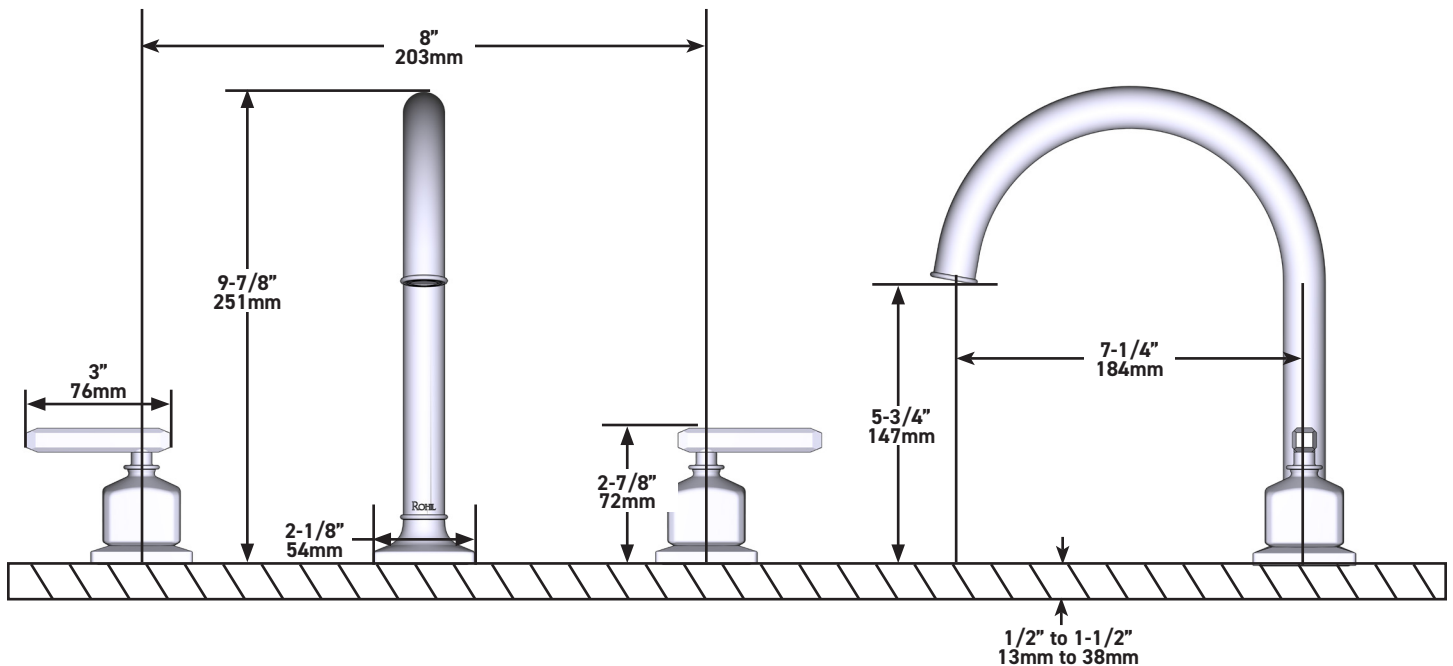

For warranty or additional information, contact:

U.S.A.
houseofrohl.com/support
1-800-777-9762

QUEBEC / MARITIMES / WESTERN CANADA
houseofrohl.ca/support
1-866-473-8442

ONTARIO
houseofrohl.ca/support
1-800-287-5354