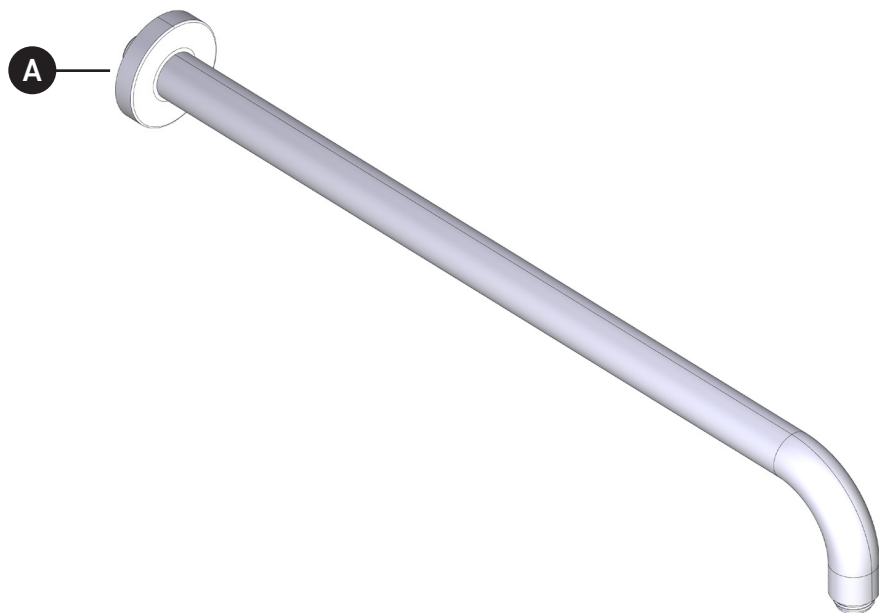

### 200127SA

20" Reach Wall Mount Shower Arm  
with Round Escutcheon

ID	Kit Number	Finish
A	WROS0023APC	All Polished Chrome
	WROS0023FB	French Brass
	WROS0023GM (1565)	Gun Metal
	WROS0023MB	Matte Black
	WROS0023PN	Polished Nickel
	WROS0023SG	Satin Gold
	WROS0023STN	Satin Nickel
	WROS0023SUB	Satin Unlacquered Brass
	WROS0023TCB	Tuscan Brass
	WROS0023ULB	Unlacquered Brass

### 200127SA

Bras de douche mural à portée de  
20 po avec rosace ronde

ID	Référence du kit	Finition
A	WROS0023APC	Chrome entièrement poli
	WROS0023FB	Laiton français
	WROS0023GM (1565)	Bronze à canon
	WROS0023MB	Noir mat
	WROS0023PN	Nickel poli
	WROS0023SG	Or satiné
	WROS0023STN	Nickel satiné
	WROS0023SUB	Laiton satiné non laqué
	WROS0023TCB	Laiton toscan
	WROS0023ULB	Laiton non laqué