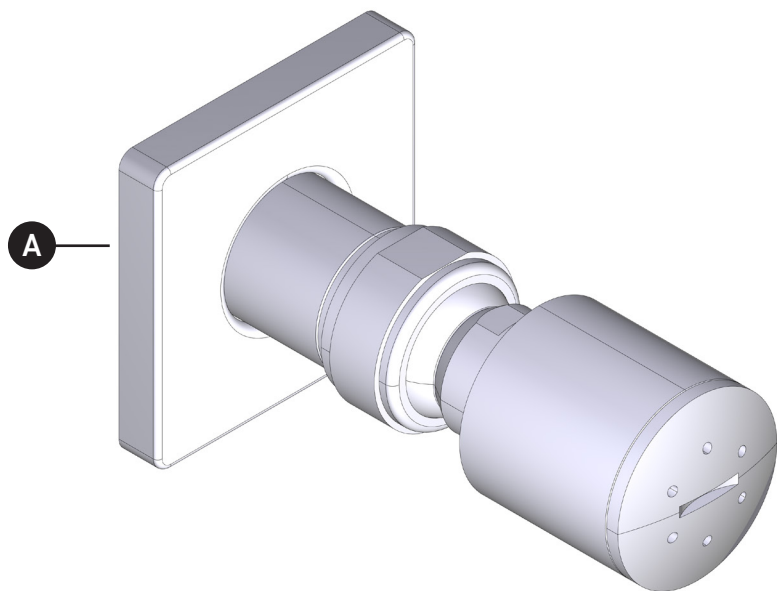

ILLUSTRATIONS DES PIÈCES

VEUILLEZ EFFECTUER VOTRE COMMANDE
PAR NO DE RÉFÉRENCE

0226BS1

Jet Corporel avec
Rosace Carrée

ID	Référence du kit	Finition
A	WROS0024AG	Or antique
	WROS0024APC	Chrome entièrement poli
	WROS0024MB	Noir mat
	WROS0024PN	Nickel poli
	WROS0024STN	Nickel satiné
	WROS0024ULB	Laiton non laqué

For warranty or additional information, contact:

US Customers

U.S.A.
houseofrohl.com/support
1-800-777-9762

Canadian Customers

QUEBEC / MARITIMES / WESTERN CANADA
QUÉBEC / MARITIMES / OUEST CANADIEN
QUEBEC / MARITIMOS / CANADA OCCIDENTAL
houseofrohl.ca/support
1-866-473-8442

ONTARIO
houseofrohl.ca/support
1-800-287-5354

Riobel

PERRIN & ROWE
LONDON

victoria ⊕ albert®

ROHL