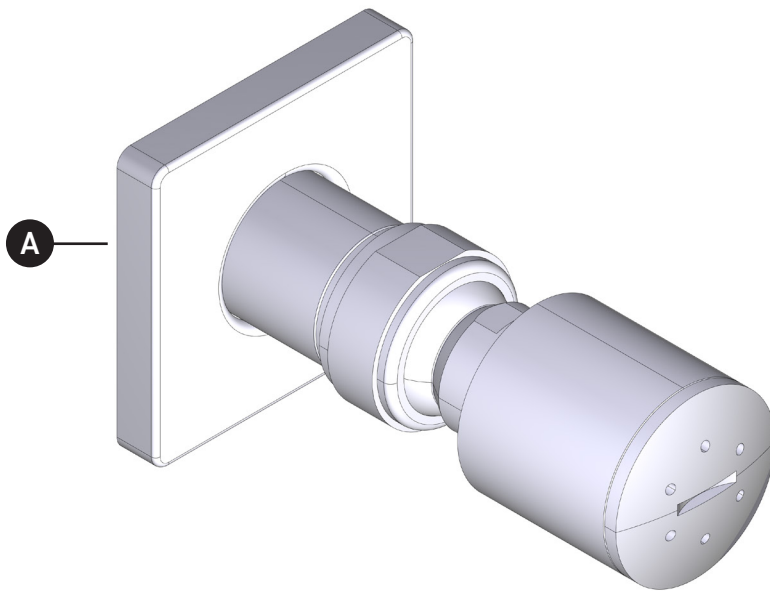

## ILLUSTRATED PARTS

**ORDER BY PART NUMBER**

**0226BS1**

Body Spray with  
Square Escutcheon

ID	Kit Number	Finish
A	WROS0024AG	Antique Gold
	WROS0024APC	All Polished Chrome
	WROS0024MB	Matte Black
	WROS0024PN	Polished Nickel
	WROS0024STN	Satin Nickel
	WROS0024ULB	Unlacquered Brass