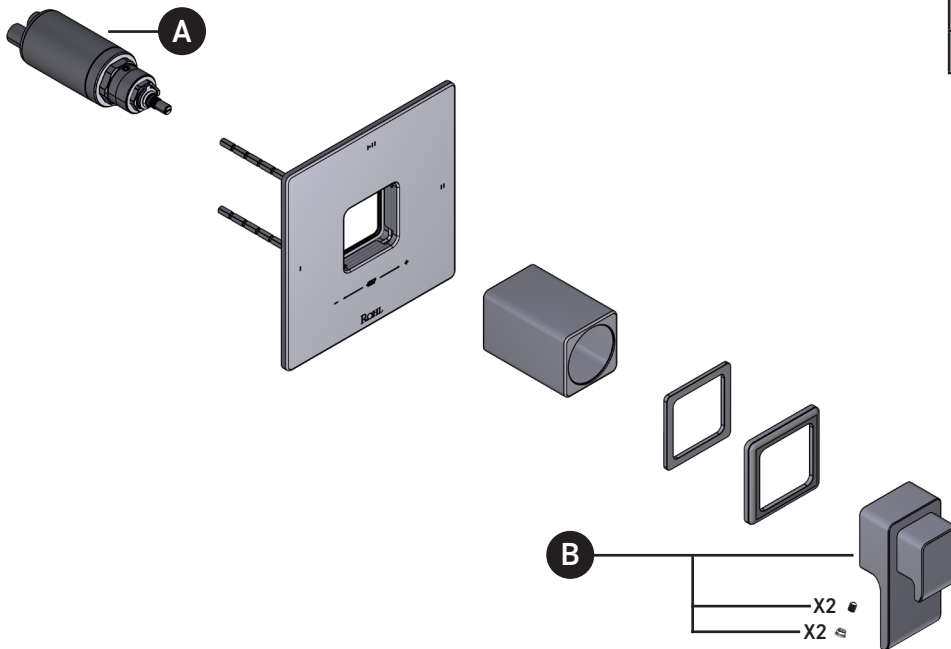

## ILLUSTRATED PARTS

**ORDER BY PART NUMBER**

### TMN23W1

1/2" Therm & Pressure  
Balance Trim with 3 Functions (Shared)

ID	Kit Number	Finish
A	S0-924	N/A
*B	S206586	See below

<b>*Finish Determined by Suffix</b>	
<u>Finish</u>	<u>Description</u>
APC	Polished Chrome
MB	Matte Black
PN	Polished Nickel
STN	Satin Nickel