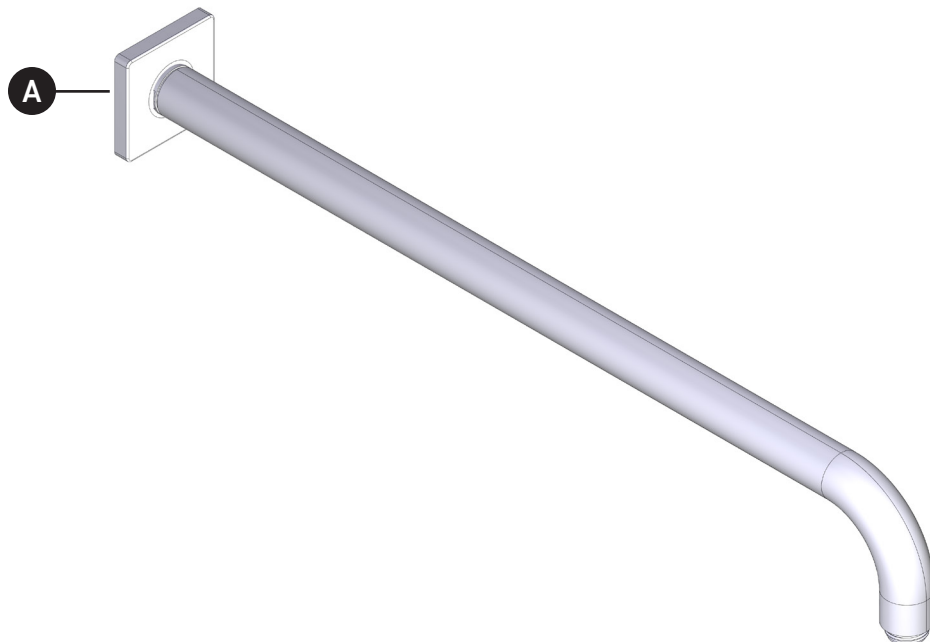

ILLUSTRATED PARTS

ORDER BY PART NUMBER

200227SA

20" Reach Wall Mount Shower Arm
with Square Escutcheon

ID	Kit Number	Finish
A	WROS0027AG	Antique Gold
	WROS0027APC	All Polished Chrome
	WROS0027MB	Matte Black
	WROS0027PN	Polished Nickel
	WROS0027STN	Satin Nickel
	WROS0027ULB	Unlacquered Brass

Bras de douche mural à portée de
20 po avec rosace carrée

ID	Référence du kit	Finition
A	WROS0027AG	Or antique
	WROS0027APC	Chrome entièrement poli
	WROS0027MB	Noir mat
	WROS0027PN	Nickel poli
	WROS0027STN	Nickel satiné
	WROS0027ULB	Laiton non laqué

Braço de ducha mural con alcance de 20" con chapetón cuadrado

ID	Referencia del kit	Acabado
A	WROS0027AG	Oro antiguo
	WROS0027APC	Cromado pulido
	WROS0027MB	Negro mate
	WROS0027PN	Níquel pulido
	WROS0027STN	Níquel satinado
	WROS0027ULB	Latón sin esmaltar