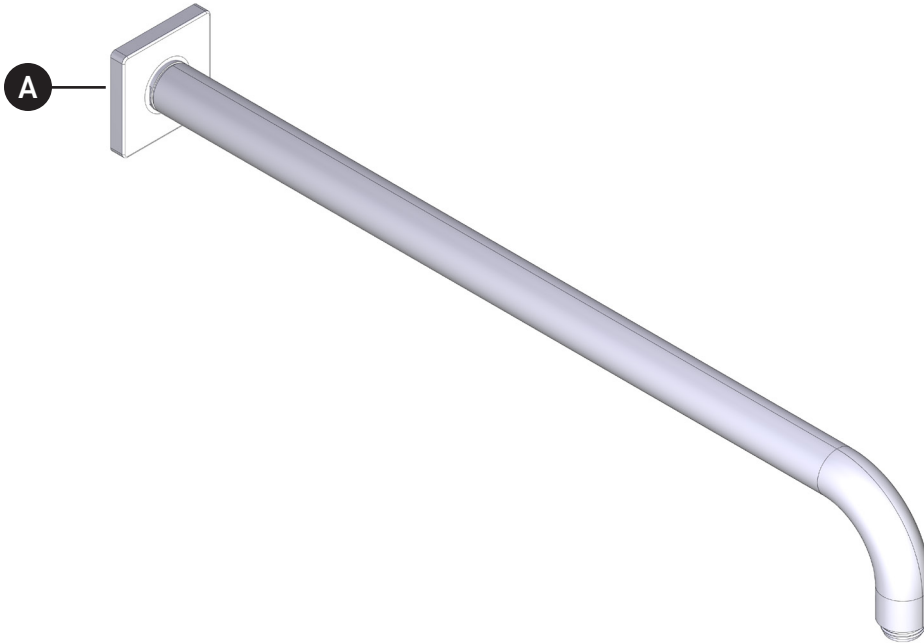

ILLUSTRATED PARTS

ORDER BY PART NUMBER

200227SA

20" Reach Wall Mount Shower Arm
with Square Escutcheon

ID	Kit Number	Finish
A	WROS0027AG	Antique Gold
	WROS0027APC	All Polished Chrome
	WROS0027MB	Matte Black
	WROS0027PN	Polished Nickel
	WROS0027STN	Satin Nickel
	WROS0027ULB	Unlacquered Brass

Bras de douche mural à portée de
20 po avec rosace carrée

ID	Référence du kit	Finition
A	WROS0027AG	Or antique
	WROS0027APC	Chrome entièrement poli
	WROS0027MB	Noir mat
	WROS0027PN	Nickel poli
	WROS0027STN	Nickel satiné
	WROS0027ULB	Laiton non laqué

Braço de ducha mural con alcance de 20" con chapetón cuadrado

ID	Referencia del kit	Acabado
A	WROS0027AG	Oro antiguo
	WROS0027APC	Cromado pulido
	WROS0027MB	Negro mate
	WROS0027PN	Níquel pulido
	WROS0027STN	Níquel satinado
	WROS0027ULB	Latón sin esmaltar