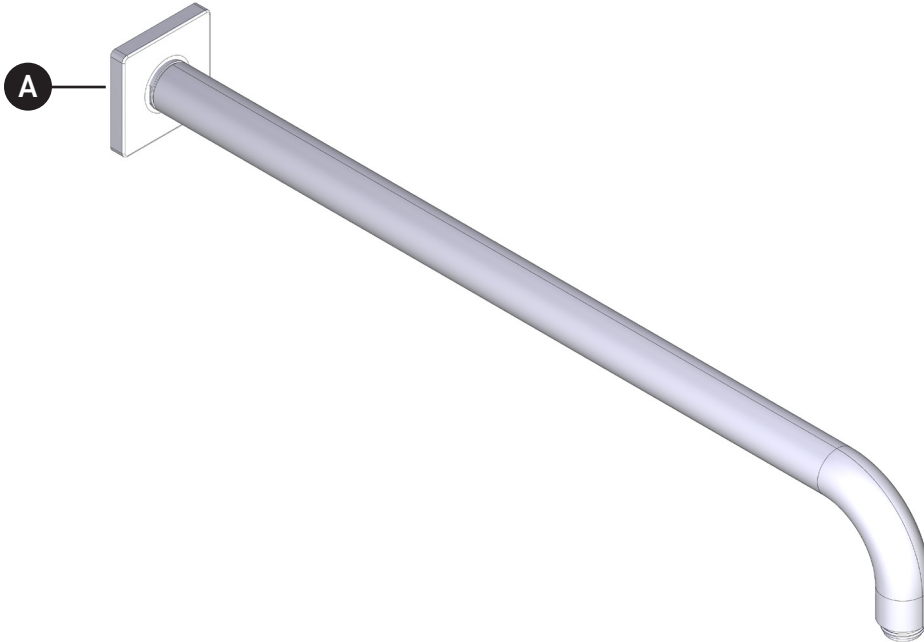

ILLUSTRATED PARTS

ORDER BY PART NUMBER

200227SA

20" Reach Wall Mount Shower Arm
with Square Escutcheon

ID	Kit Number	Finish
A	WROS0027AG	Antique Gold
	WROS0027APC	All Polished Chrome
	WROS0027MB	Matte Black
	WROS0027PN	Polished Nickel
	WROS0027STN	Satin Nickel
	WROS0027ULB	Unlacquered Brass

Bras de douche mural à portée de
20 po avec rosace carrée

ID	Référence du kit	Finition
A	WROS0027AG	Or antique
	WROS0027APC	Chrome entièrement poli
	WROS0027MB	Noir mat
	WROS0027PN	Nickel poli
	WROS0027STN	Nickel satiné
	WROS0027ULB	Laiton non laqué

Braço de ducha mural con alcance de 20" con chapetón cuadrado

ID	Referencia del kit	Acabado
A	WROS0027AG	Oro antiguo
	WROS0027APC	Cromado pulido
	WROS0027MB	Negro mate
	WROS0027PN	Níquel pulido
	WROS0027STN	Níquel satinado
	WROS0027ULB	Latón sin esmaltar