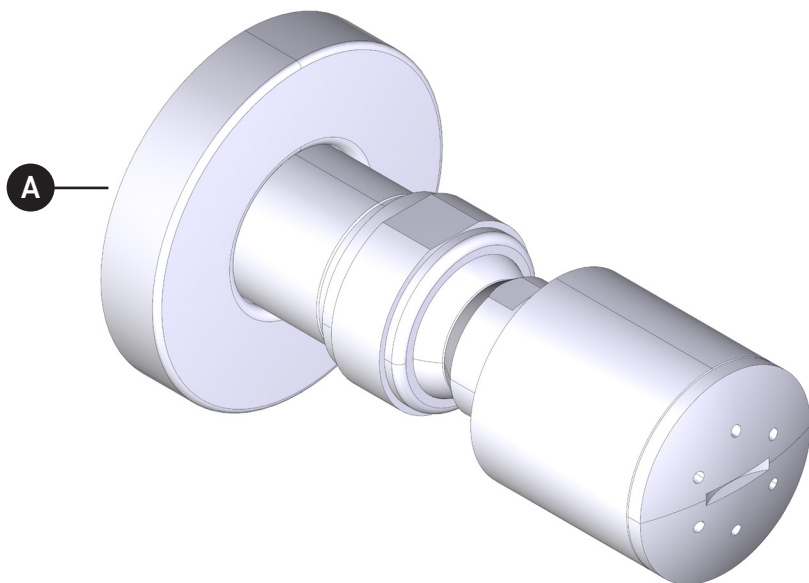

ILLUSTRATED PARTS

ORDER BY PART NUMBER

0326BS1

Body Spray with
Round Escutcheon

ID	Kit Number	Finish
A	WROS0023APC	All Polished Chrome
	WROS0023FB	French Brass
	WROS0023GM (1565)	Gun Metal
	WROS0023MB	Matte Black
	WROS0023PN	Polished Nickel
	WROS0023SG	Satin Gold
	WROS0023STN	Satin Nickel
	WROS0023SUB	Satin Unlacquered Brass
	WROS0023TCB	Tuscan Brass
	WROS0023ULB	Unlacquered Brass

Jet Corporel avec
Rosace Ronde

ID	Référence du kit	Finition
A	WROS0023APC	Chrome entièrement poli
	WROS0023FB	Laiton français
	WROS0023GM (1565)	Bronze à canon
	WROS0023MB	Noir mat
	WROS0023PN	Nickel poli
	WROS0023SG	Or satiné
	WROS0023STN	Nickel satiné
	WROS0023SUB	Laiton satiné non laqué
	WROS0023TCB	Laiton toscan
	WROS0023ULB	Laiton non laqué