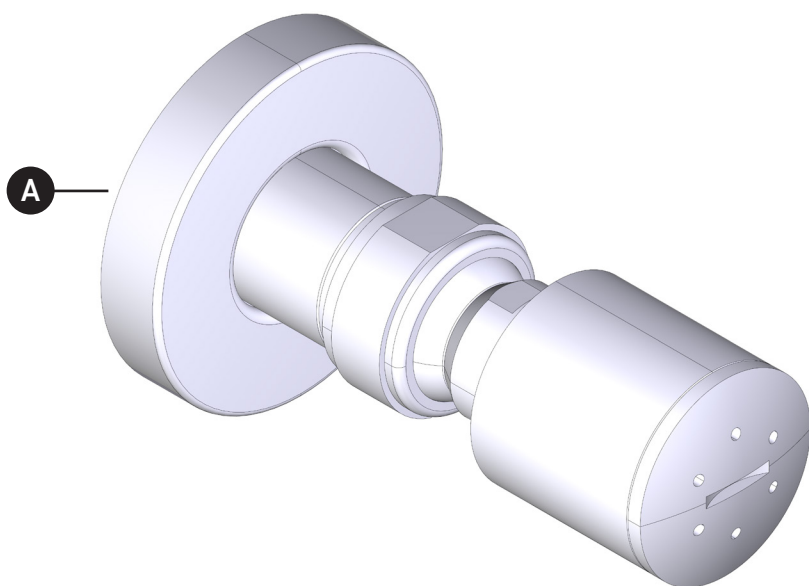

ILLUSTRATED PARTS

ORDER BY PART NUMBER

0326BS1

Body Spray with
Round Escutcheon

ID	Kit Number	Finish
A	WROS0023APC	All Polished Chrome
	WROS0023FB	French Brass
	WROS0023GM (1565)	Gun Metal
	WROS0023MB	Matte Black
	WROS0023PN	Polished Nickel
	WROS0023SG	Satin Gold
	WROS0023STN	Satin Nickel
	WROS0023SUB	Satin Unlacquered Brass
	WROS0023TCB	Tuscan Brass
	WROS0023ULB	Unlacquered Brass

Jet Corporel avec
Rosace Ronde

ID	Référence du kit	Finition
A	WROS0023APC	Chrome entièrement poli
	WROS0023FB	Laiton français
	WROS0023GM (1565)	Bronze à canon
	WROS0023MB	Noir mat
	WROS0023PN	Nickel poli
	WROS0023SG	Or satiné
	WROS0023STN	Nickel satiné
	WROS0023SUB	Laiton satiné non laqué
	WROS0023TCB	Laiton toscan
	WROS0023ULB	Laiton non laqué