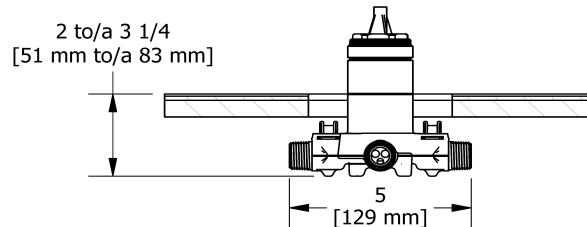

Sizes, models and finishes may differ from thoses presented.

Warranty

This Riobel Inc. product you have purchased carries a Limited Lifetime Warranty on the chrome, PVD finish, blacks and all working parts and is guaranteed from the initial purchase date against all manufacturing defects. All other finishes, including plastic components, are guaranteed for one year. All electric and/or electronic parts are covered by a 5-year limited warranty. The warranty offered on our products will be honored only if the installation is performed by a certified master plumber.

Customer Care

Phone (800) 777 - 9762 | Email: customer-care@houseofrohl.com | Website: houseofrohl.com/support/contact-us

Consult your local House of Rohl showroom for additional information and specifications. For complete warranty details and a list of showrooms, go to houseofrohl.com