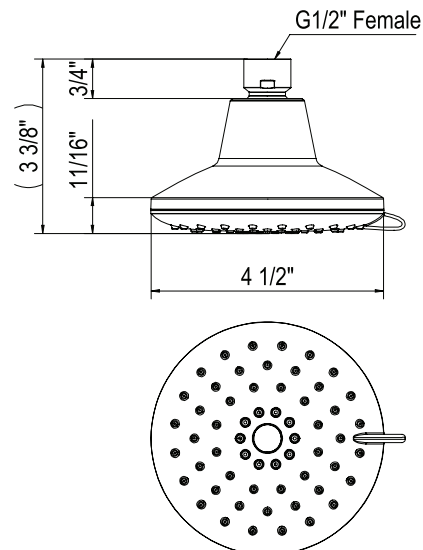

## 3-FUNCTION 5" SHOWERHEAD

**50126MF3**

### FEATURES

- 3 functions
- 1.8 GPM at 60 PSI (CEC compliant)
- 4 1/2" faceplate
- ABS construction
- Elastomer nozzles for easy cleaning of mineral build-up
- Complements: Modern, Transitional
- 1/2" female inlet with swivel connection

### WARRANTY

- 2-year Limited Warranty

**7" REACH WALL MOUNT SHOWER ARM**

**70127SA**

**FEATURES**

- Complements Tenerife™ collection and other transitional designs
- Brass construction
- Sliding escutcheon
- 1/2" female fitting adaptor
- 1/2" male thread outlet supply

## Descriptions

- 1/2" outlet male NPT or sweat
- Service valves
- 1/2" inlet male NPT or sweat
- Test cap
- TXX51XX trim required to complete
- Rough only