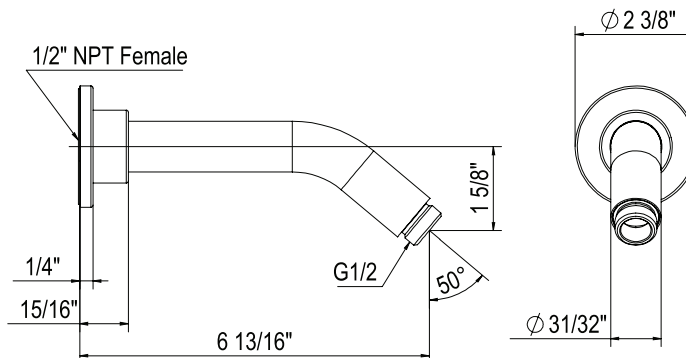

7" REACH WALL MOUNT SHOWER ARM

70127SA

FEATURES

- Complements Tenerife™ collection and other transitional designs
- Brass construction
- Sliding escutcheon
- 1/2" female fitting adaptor
- 1/2" male thread outlet supply

COLORS/FINISHES

- Polished Chrome
- Polished Nickel
- Satin Nickel
- Matte Black
- Antique Gold

WARRANTY

- 2-year Limited Warranty