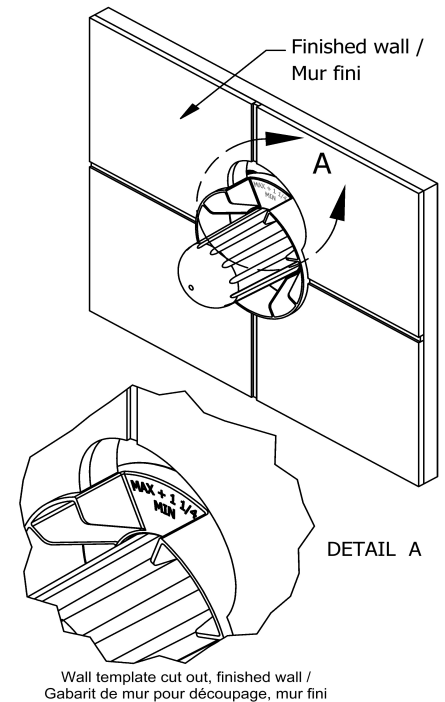

Sizes, models and finishes may differ from thoses presented.

Warranty

This Riobel Inc. product you have purchased carries a Limited Lifetime Warranty on the chrome, PVD finish, blacks and all working parts and is guaranteed from the initial purchase date against all manufacturing defects. All other finishes, including plastic components, are guaranteed for one year. All electric and/or electronic parts are covered by a 5-year limited warranty. The warranty offered on our products will be honored only if the installation is performed by a certified master plumber.

Customer Care

Phone (800) 777 - 9762 | Email: customer-care@houseofrohl.com | Website: houseofrohl.com/support/contact-us

Consult your local House of Rohl showroom for additional information and specifications. For complete warranty details and a list of showrooms, go to houseofrohl.com