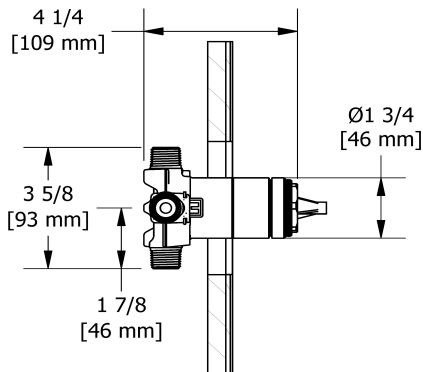

Sizes, models and finishes may differ from thoses presented.

Warranty

This Riobel Inc. product you have purchased carries a Limited Lifetime Warranty on the chrome, PVD finish, blacks and all working parts and is guaranteed from the initial purchase date against all manufacturing defects. All other finishes, including plastic components, are guaranteed for one year. All electric and/or electronic parts are covered by a 5-year limited warranty. The warranty offered on our products will be honored only if the installation is performed by a certified master plumber.

Customer Care

Phone (800) 777 - 9762 | Email: customer-care@houseofrohl.com | Website: houseofrohl.com/support/contact-us

Consult your local House of Rohl showroom for additional information and specifications. For complete warranty details and a list of showrooms, go to houseofrohl.com