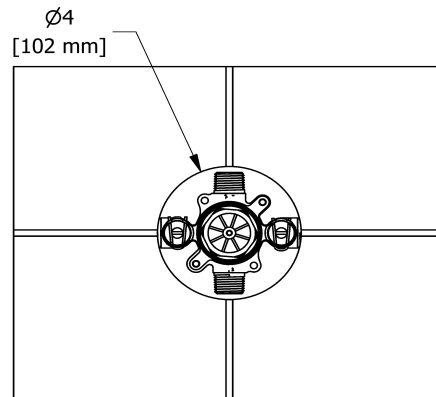

Sizes, models and finishes may differ from thoses presented.

Warranty

This Riobel Inc. product you have purchased carries a Limited Lifetime Warranty on the chrome, PVD finish, blacks and all working parts and is guaranteed from the initial purchase date against all manufacturing defects. All other finishes, including plastic components, are guaranteed for one year. All electric and/or electronic parts are covered by a 5-year limited warranty. The warranty offered on our products will be honored only if the installation is performed by a certified master plumber.

Customer Care

Phone (800) 777 - 9762 | Email: customer-care@houseofrohl.com | Website: houseofrohl.com/support/contact-us

Consult your local House of Rohl showroom for additional information and specifications. For complete warranty details and a list of showrooms, go to houseofrohl.com