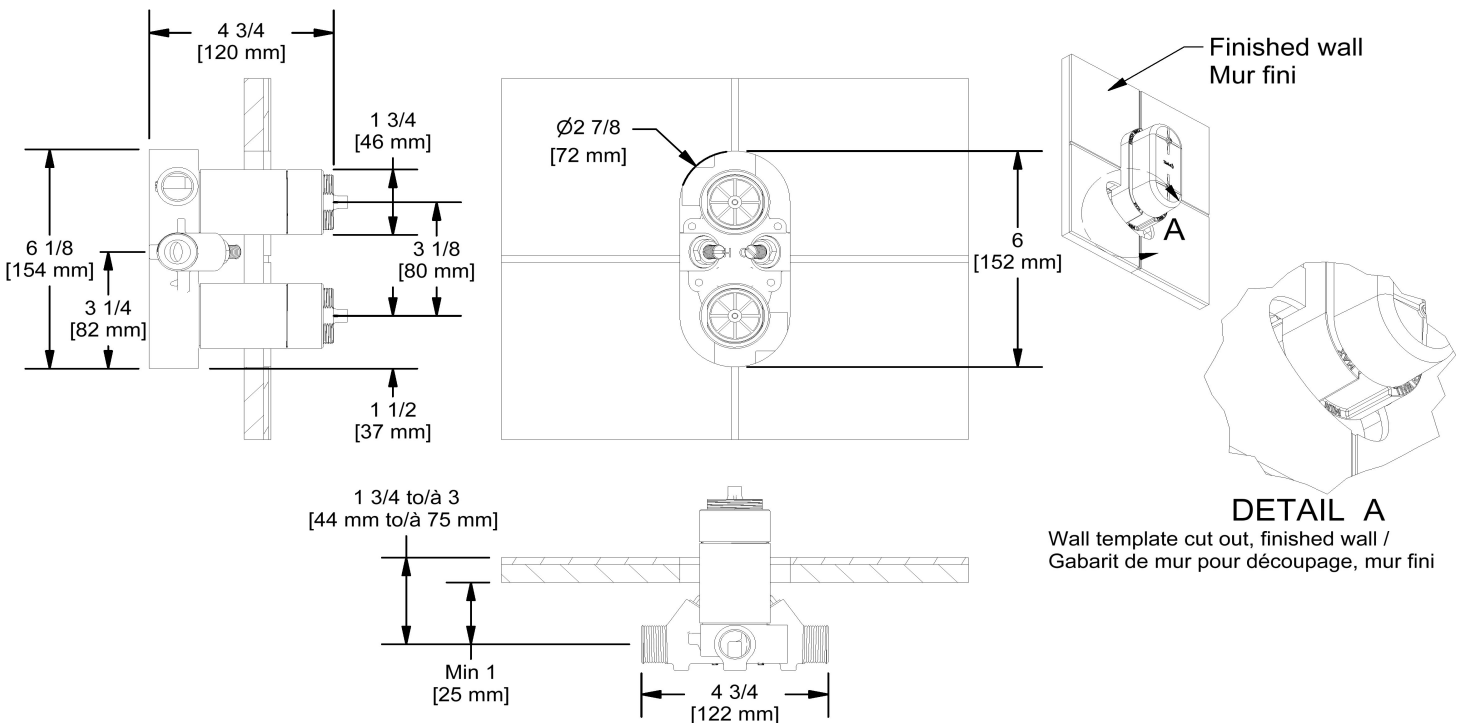

Certifications

- CSA B125.1
- ASME A112.18.1
- ASSE 1016
- CMR248 Approval

4-way Type T/P 3/4" coaxial valve rough
R46