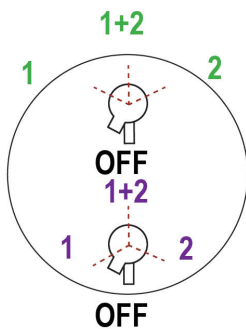

TENERIFE™ 1/2" THERM & PRESSURE BALANCE TRIM WITH 6 FUNCTIONS

TTE46W1

FEATURES

- Patented valve technology with both thermostatic and pressure balance functionality
- Temperature and volume control
- 6 functions: Upper control has 2 dedicated functions and one shared function. Lower control has 2 dedicated functions and one shared function.
- Rough-in valve sold separately
- Order R46 therm & pressure balance rough-in valve to complete
- Cartridge ships with trim set
- Excellent valve for his and hers installations where two users may want different temperatures for each shower
- Not CEC compliant.

COLORS/FINISHES

- Polished Chrome
- Polished Nickel
- Satin Nickel
- Matte Black*
- Antique Gold *

WARRANTY

- Limited Lifetime
- (*) 5-Year Limited Warranty

3-FUNCTION 5" HANDSHOWER

50126HS3

FEATURES

- Complements Tenerife™ collection and other transitional designs
- 1.75 GPM at 60 PSI (CEC compliant)
- 3-function spray patterns
 - Rain
 - Rain/Massage
 - Massage
- 1/2" male connection
- Matches: 310127 Shower Bar

COLORS/FINISHES

- Polished Chrome
- Polished Nickel
- Satin Nickel
- Matte Black
- Antique Gold

WARRANTY

- 2-year Limited Warranty

10" RAIN SHOWERHEAD

100126RS1

FEATURES

- 1.8 GPM at 60 PSI (CEC compliant)
- 9 27/32" faceplate
- ABS construction
- Elastomer nozzles for easy cleaning of mineral build-up
- Complements: Modern, Transitional designs
- 1/2" female inlet with swivel connection