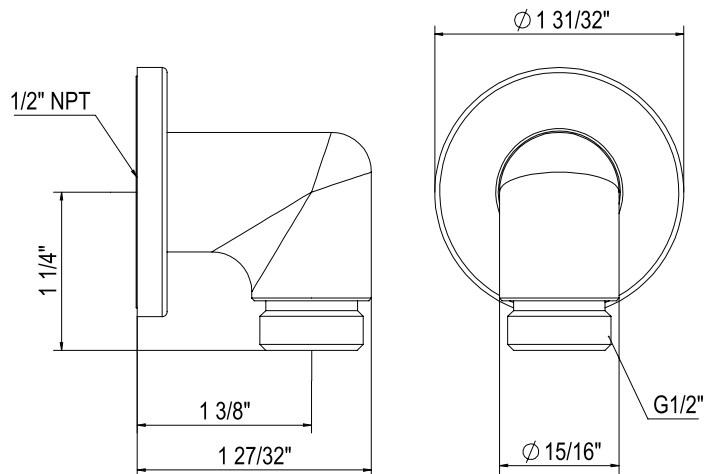

COLORS/FINISHES

- Polished Chrome
- Polished Nickel
- Satin Nickel
- Matte Black*
- Antique Gold *

WARRANTY

- Limited Lifetime
- (*) 5-Year Limited Warranty

3-FUNCTION 5" HANDSHOWER

50126HS3

FEATURES

- Complements Tenerife™ collection and other transitional designs
- 1.75 GPM at 60 PSI (CEC compliant)
- 3-function spray patterns
 - Rain
 - Rain/Massage
 - Massage
- 1/2" male connection
- Matches: 310127 Shower Bar

COLORS/FINISHES

- Polished Chrome
- Polished Nickel
- Satin Nickel
- Matte Black
- Antique Gold

WARRANTY

- 2-year Limited Warranty

10" RAIN SHOWERHEAD

100126RS1

FEATURES

- 1.8 GPM at 60 PSI (CEC compliant)
- 9 27/32" faceplate
- ABS construction
- Elastomer nozzles for easy cleaning of mineral build-up
- Complements: Modern, Transitional designs
- 1/2" female inlet with swivel connection

COLORS/FINISHES

- Polished Chrome
- Polished Nickel
- Satin Nickel
- Matte Black
- Antique Gold

WARRANTY

- 2-year Limited Warranty

HANDSHOWER OUTLET

0127WO

FEATURES

- Complements Tenerife™ collection and other transitional designs
- 1/2" female NPT inlet
- 1/2" male outlet
- Solid brass construction

COLORS/FINISHES

- Polished Chrome
- Polished Nickel
- Satin Nickel
- Matte Black
- Antique Gold

WARRANTY

- 2-year Limited Warranty

59" SHOWER HOSE

5927SH

FEATURES

- Brass outer coil
- Double spiral
- PVC lining
- Does not warp or stretch
- 1/2" female connections (from 16295 spec)