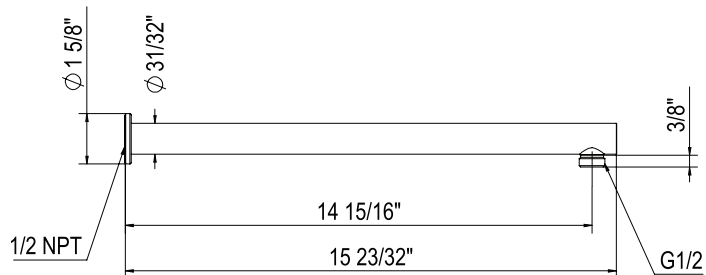

15" REACH WALL MOUNT SHOWER ARM

150127SA

FEATURES

- Complements Tenerife™ collection and other transitional designs
- 1/2" female inlet, 1/2" male outlet
- Brass construction

COLORS/FINISHES

- Polished Chrome
- Polished Nickel
- Satin Nickel
- Matte Black
- Antique Gold

WARRANTY

- 2-year Limited Warranty