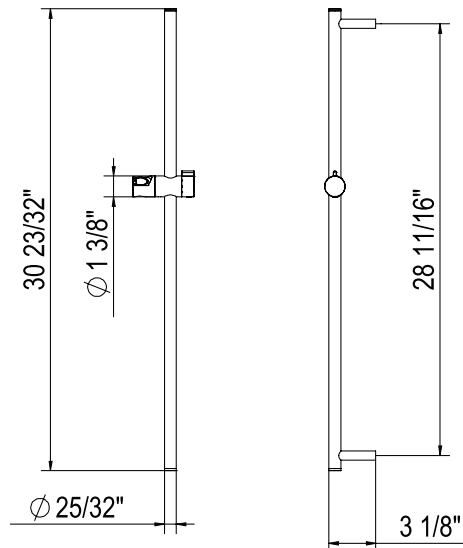

WARRANTY

- 2-year Limited Warranty