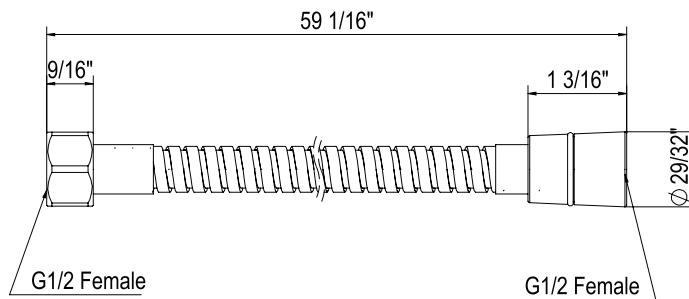

59" SHOWER HOSE

5927SH

FEATURES

- Brass outer coil
- Double spiral
- PVC lining
- Does not warp or stretch
- 1/2" female connections (from 16295 spec)

COLORS/FINISHES

- Polished Chrome
- Polished Nickel
- Satin Nickel
- Matte Black
- Antique Gold

WARRANTY

- 2-year Limited Warranty