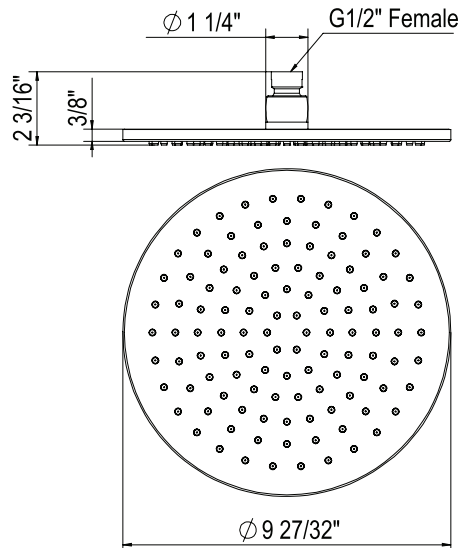

WARRANTY

- 2-year Limited Warranty