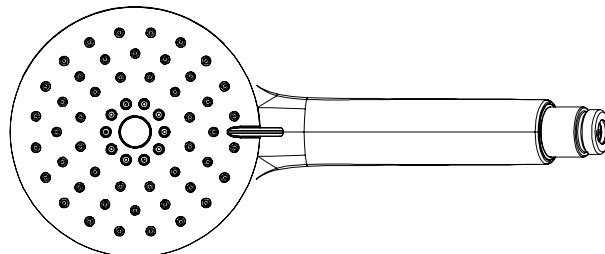

TENERIFE™ 1/2" THERM & PRESSURE BALANCE TRIM WITH 6 FUNCTIONS

TTE46W1

FEATURES

- Patented valve technology with both thermostatic and pressure balance functionality
- Temperature and volume control
- 6 functions: Upper control has 2 dedicated functions and one shared function. Lower control has 2 dedicated functions and one shared function.
- Rough-in valve sold separately
- Order R46 therm & pressure balance rough-in valve to complete
- Cartridge ships with trim set
- Excellent valve for his and hers installations where two users may want different temperatures for each shower
- Not CEC compliant.

COLORS/FINISHES

- Polished Chrome
- Polished Nickel
- Satin Nickel
- Matte Black*
- Antique Gold *

WARRANTY

- Limited Lifetime
- (*) 5-Year Limited Warranty

3-FUNCTION 5" HANDSHOWER

50126HS3

FEATURES

- Complements Tenerife™ collection and other transitional designs
- 1.75 GPM at 60 PSI (CEC compliant)
- 3-function spray patterns
 - Rain
 - Rain/Massage
 - Massage
- 1/2" male connection
- Matches: 310127 Shower Bar

COLORS/FINISHES

- Polished Chrome
- Polished Nickel
- Satin Nickel
- Matte Black
- Antique Gold

WARRANTY

- 2-year Limited Warranty

10" RAIN SHOWERHEAD

100126RS1

FEATURES

- 1.8 GPM at 60 PSI (CEC compliant)
- 9 27/32" faceplate
- ABS construction
- Elastomer nozzles for easy cleaning of mineral build-up
- Complements: Modern, Transitional designs
- 1/2" female inlet with swivel connection

COLORS/FINISHES

- Polished Chrome
- Polished Nickel
- Satin Nickel
- Matte Black
- Antique Gold

WARRANTY

- 2-year Limited Warranty

15" REACH WALL MOUNT SHOWER ARM

150127SA

FEATURES

- Complements Tenerife™ collection and other transitional designs
- 1/2" female inlet, 1/2" male outlet
- Brass construction