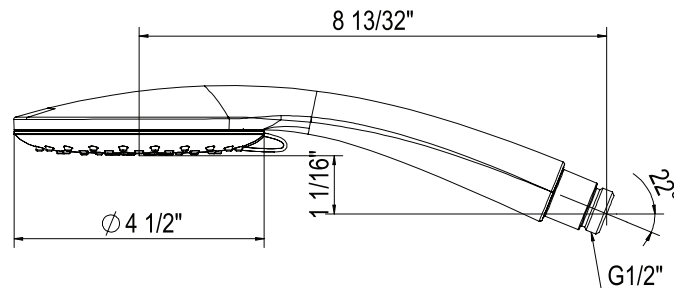

TENERIFE™ 1/2" THERM & PRESSURE BALANCE TRIM WITH 6 FUNCTIONS

TTE46W1

FEATURES

- Patented valve technology with both thermostatic and pressure balance functionality
- Temperature and volume control
- 6 functions: Upper control has 2 dedicated functions and one shared function. Lower control has 2 dedicated functions and one shared function.
- Rough-in valve sold separately
- Order R46 therm & pressure balance rough-in valve to complete
- Cartridge ships with trim set
- Excellent valve for his and hers installations where two users may want different temperatures for each shower
- Not CEC compliant.

COLORS/FINISHES

- Polished Chrome
- Polished Nickel
- Satin Nickel
- Matte Black*
- Antique Gold *

WARRANTY

- Limited Lifetime
- (*) 5-Year Limited Warranty

3-FUNCTION 5" HANDSHOWER

50126HS3

FEATURES

- Complements Tenerife™ collection and other transitional designs
- 1.75 GPM at 60 PSI (CEC compliant)
- 3-function spray patterns
 - Rain
 - Rain/Massage
 - Massage
- 1/2" male connection
- Matches: 310127 Shower Bar

COLORS/FINISHES

- Polished Chrome
- Polished Nickel
- Satin Nickel
- Matte Black
- Antique Gold

WARRANTY

- 2-year Limited Warranty

10" RAIN SHOWERHEAD

100126RS1

FEATURES

- 1.8 GPM at 60 PSI (CEC compliant)
- 9 27/32" faceplate
- ABS construction
- Elastomer nozzles for easy cleaning of mineral build-up
- Complements: Modern, Transitional designs
- 1/2" female inlet with swivel connection