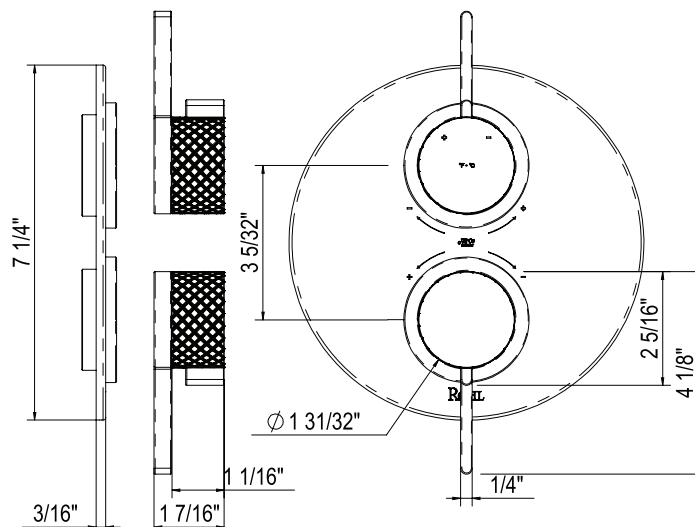

TENERIFE™ 1/2" THERM & PRESSURE BALANCE TRIM WITH 6 FUNCTIONS

TTE46W1

FEATURES

- Patented valve technology with both thermostatic and pressure balance functionality
- Temperature and volume control
- 6 functions: Upper control has 2 dedicated functions and one shared function. Lower control has 2 dedicated functions and one shared function.
- Rough-in valve sold separately
- Order R46 therm & pressure balance rough-in valve to complete
- Cartridge ships with trim set
- Excellent valve for his and hers installations where two users may want different temperatures for each shower
- Not CEC compliant.

COLORS/FINISHES

- Polished Chrome
- Polished Nickel
- Satin Nickel
- Matte Black*
- Antique Gold *

WARRANTY

- Limited Lifetime
- (*) 5-Year Limited Warranty

3-FUNCTION 5" HANDSHOWER

50126HS3

FEATURES

- Complements Tenerife™ collection and other transitional designs
- 1.75 GPM at 60 PSI (CEC compliant)
- 3-function spray patterns
 - Rain
 - Rain/Massage
 - Massage
- 1/2" male connection
- Matches: 310127 Shower Bar

COLORS/FINISHES

- Polished Chrome
- Polished Nickel
- Satin Nickel
- Matte Black
- Antique Gold

WARRANTY

- 2-year Limited Warranty

10" RAIN SHOWERHEAD

100126RS1

FEATURES

- 1.8 GPM at 60 PSI (CEC compliant)
- 9 27/32" faceplate
- ABS construction
- Elastomer nozzles for easy cleaning of mineral build-up
- Complements: Modern, Transitional designs
- 1/2" female inlet with swivel connection

COLORS/FINISHES

- Polished Chrome
- Polished Nickel
- Satin Nickel
- Matte Black
- Antique Gold

WARRANTY

- 2-year Limited Warranty

15" REACH WALL MOUNT SHOWER ARM

150127SA

FEATURES

- Complements Tenerife™ collection and other transitional designs
- 1/2" female inlet, 1/2" male outlet
- Brass construction