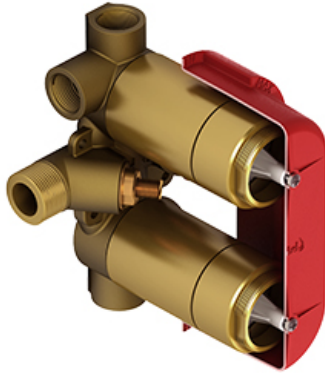

Certifications

- CSA B125.1
- ASME A112.18.1
- ASSE 1016
- CMR248 Approval

4-way Type T/P 3/4" coaxial valve rough
R46