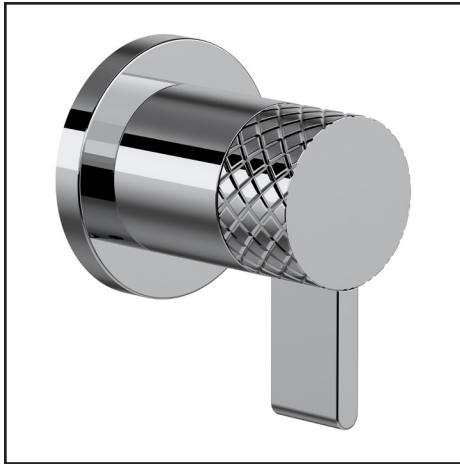

3-FUNCTION 5" HANDSHOWER

50126HS3

FEATURES

- Complements Tenerife™ collection and other transitional designs
- 1.75 GPM at 60 PSI (CEC compliant)
- 3-function spray patterns
 - Rain
 - Rain/Massage
 - Massage
- 1/2" male connection
- Matches: 310127 Shower Bar

COLORS/FINISHES

- Polished Chrome
- Polished Nickel
- Satin Nickel
- Matte Black
- Antique Gold

WARRANTY

- 2-year Limited Warranty

59" SHOWER HOSE

5927SH

FEATURES

- Brass outer coil
- Double spiral
- PVC lining
- Does not warp or stretch
- 1/2" female connections (from 16295 spec)

COLORS/FINISHES

- Polished Chrome
- Polished Nickel
- Satin Nickel
- Matte Black
- Antique Gold

WARRANTY

- 2-year Limited Warranty

2-FUNCTION BODY SPRAY

0126BS1

FEATURES

- Complements Tenerife™ collection and other transitional designs
- 1.0 GPM at 45 PSI (CEC compliant)
- 2 functions:
 - Classic Spray pattern
 - Misting action
- Unique Transitional style
- Elastomer nozzles for easy cleaning of mineral build-up
- Upon installation, two or more bodysprays need to be installed in a loop to ensure equal pressure

COLORS/FINISHES

- Polished Chrome
- Polished Nickel
- Satin Nickel
- Matte Black
- Antique Gold

WARRANTY

- 2-Year Limited Warranty

TENERIFE™ 3/4" TRIM FOR VOLUME CONTROL AND DIVERTER

TTE20W1

FEATURES

- To be used with R83 valve system
- Rough valve sold separately.
- Order R20 volume control rough-in valve to complete
- May be used for single lever controls