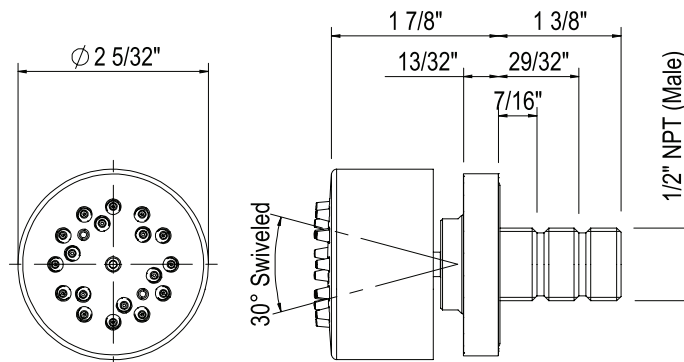

2-FUNCTION BODY SPRAY

0126BS1

FEATURES

- Complements Tenerife™ collection and other transitional designs
- 1.0 GPM at 45 PSI (CEC compliant)
- 2 functions:
  - Classic Spray pattern
  - Misting action
- Unique Transitional style
- Elastomer nozzles for easy cleaning of mineral build-up
- Upon installation, two or more bodysprays need to be installed in a loop to ensure equal pressure

COLORS/FINISHES

- Polished Chrome
- Polished Nickel
- Satin Nickel
- Matte Black
- Antique Gold

WARRANTY

- 2-Year Limited Warranty