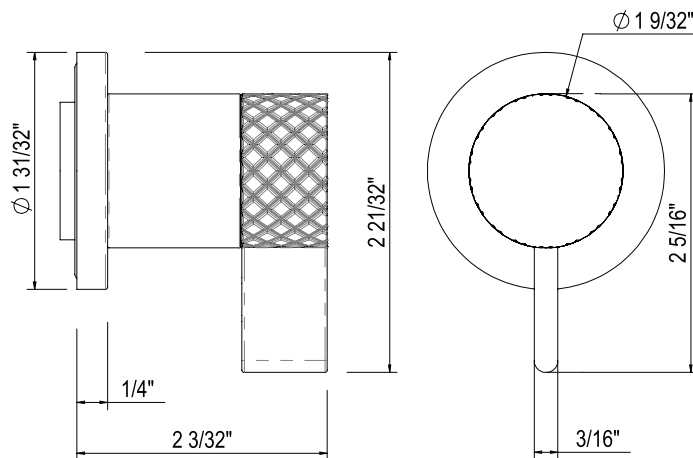

TENERIFE™ 3/4" TRIM FOR VOLUME CONTROL AND DIVERTER

TTE20W1

FEATURES

- To be used with R83 valve system
- Rough valve sold separately.
- Order R20 volume control rough-in valve to complete
- May be used for single lever controls

COLORS/FINISHES

- Polished Chrome
- Polished Nickel
- Satin Nickel
- Matte Black*
- Antique Gold *

WARRANTY

- Limited Lifetime
- (*) 5-Year Limited Warranty