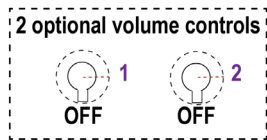

TENERIFE™ 3/4" THERM & PRESSURE BALANCE MULTI-FUNCTION SYSTEM

TE83W1

FEATURES

- Rough-in valve included with trim
- Temperature and volume control
- Up to 6 functions with optional volume controls
- 20 GPM at 60 PSI
- For 6 functions, 2 additional volume controls required
- Cartridge ships with trim set
- Not CEC compliant

COLORS/FINISHES

- Polished Chrome
- Polished Nickel
- Satin Nickel
- Matte Black*
- Antique Gold *

WARRANTY

- Limited Lifetime
- (*) 5-Year Limited Warranty