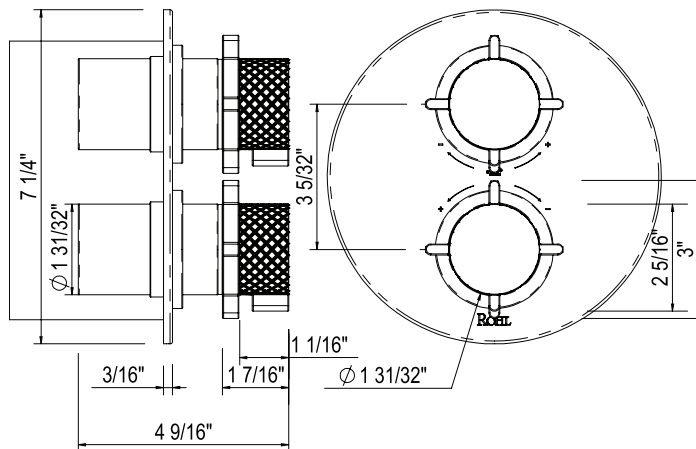

3-FUNCTION 5" HANDSHOWER

50126HS3

FEATURES

- Complements Tenerife™ collection and other transitional designs
- 1.75 GPM at 60 PSI (CEC compliant)
- 3-function spray patterns
 - Rain
 - Rain/Massage
 - Massage
- 1/2" male connection
- Matches: 310127 Shower Bar

- Rough-in valve included with trim
- Temperature and volume control
- Up to 6 functions with optional volume controls
- 20 GPM at 60 PSI
- For 6 functions, 2 additional volume controls required
- Cartridge ships with trim set
- Not CEC compliant

COLORS/FINISHES

- Polished Chrome
- Polished Nickel
- Satin Nickel
- Matte Black*
- Antique Gold *

WARRANTY

- Limited Lifetime
- (*) 5-Year Limited Warranty

10" RAIN SHOWERHEAD

100126RS1

FEATURES

- 1.8 GPM at 60 PSI (CEC compliant)
- 9 27/32" faceplate
- ABS construction
- Elastomer nozzles for easy cleaning of mineral build-up
- Complements: Modern, Transitional designs
- 1/2" female inlet with swivel connection

COLORS/FINISHES

- Polished Chrome
- Polished Nickel
- Satin Nickel
- Matte Black
- Antique Gold

WARRANTY

- 2-year Limited Warranty

15" REACH WALL MOUNT SHOWER ARM

150127SA

FEATURES

- Complements Tenerife™ collection and other transitional designs
- 1/2" female inlet, 1/2" male outlet
- Brass construction