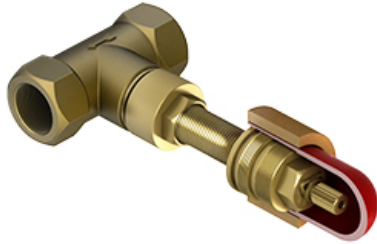

COLORS/FINISHES

- Polished Chrome
- Polished Nickel
- Satin Nickel
- Matte Black
- Antique Gold

WARRANTY

- 2-year Limited Warranty

59" SHOWER HOSE

5927SH

FEATURES

- Brass outer coil
- Double spiral
- PVC lining
- Does not warp or stretch
- 1/2" female connections (from 16295 spec)

COLORS/FINISHES

- Polished Chrome
- Polished Nickel
- Satin Nickel
- Matte Black
- Antique Gold

WARRANTY

- 2-Year Limited Warranty

TENERIFE™ 3/4" TRIM FOR VOLUME CONTROL AND DIVERTER

TTE20W1

FEATURES

- To be used with R83 valve system
- Rough valve sold separately.
- Order R20 volume control rough-in valve to complete
- May be used for single lever controls

COLORS/FINISHES

- Polished Chrome
- Polished Nickel
- Satin Nickel
- Matte Black*
- Antique Gold *

WARRANTY

- Limited Lifetime
- (*) 5-Year Limited Warranty

1/2" shut-off valve rough
R20

cUPC®

Specifications

Descriptions

- 1/2" ceramic cartridge
- 1/2" inlet female NPT
- Rough only
- XX20XX trim required to complete

Available colors

- :

Certifications

- CSA B125.1
- ASME A112.18.1
- CMR248 Approval

Warranty

This Riobel Inc. product you have purchased carries a Limited Lifetime Warranty on the chrome, PVD finish, blacks and all working parts and is guaranteed from the initial purchase date against all manufacturing defects. All other finishes, including plastic components, are guaranteed for one year. All electric and/or electronic parts are covered by a 5-year limited warranty. The warranty offered on our products will be honored only if the installation is performed by a certified master plumber.