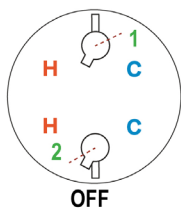

TENERIFE™ 3/4" THERM & PRESSURE BALANCE MULTI-FUNCTION SYSTEM

TE83W1

FEATURES

- Rough-in valve included with trim
- Temperature and volume control
- Up to 6 functions with optional volume controls
- 20 GPM at 60 PSI
- For 6 functions, 2 additional volume controls required
- Cartridge ships with trim set
- Not CEC compliant

COLORS/FINISHES

- Polished Chrome
- Polished Nickel
- Satin Nickel
- Matte Black*
- Antique Gold *

WARRANTY

- Limited Lifetime
- (*) 5-Year Limited Warranty