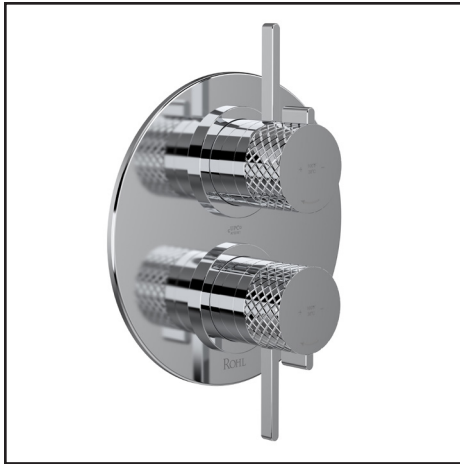

TENERIFE™ 3/4" THERM & PRESSURE BALANCE MULTI-FUNCTION SYSTEM

TE83W1

FEATURES

- Rough-in valve included with trim
- Temperature and volume control
- Up to 6 functions with optional volume controls
- 20 GPM at 60 PSI
- For 6 functions, 2 additional volume controls required
- Cartridge ships with trim set
- Not CEC compliant

COLORS/FINISHES

- Polished Chrome
- Polished Nickel
- Satin Nickel
- Matte Black*
- Antique Gold *

WARRANTY

- Limited Lifetime
- (*) 5-Year Limited Warranty