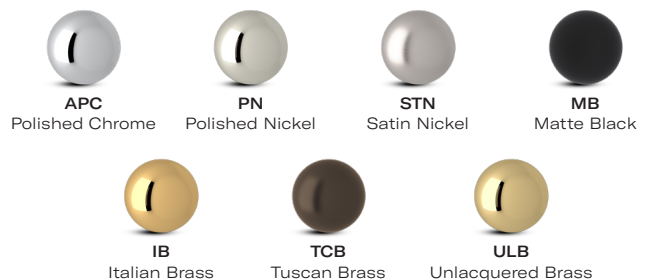

ROHL®

CAMPO™ KITCHEN COLLECTION

The Campo™ Collection is named for the Piazza del Campo in Siena, Italy. Here a vast system of conduits and aqueducts, built in 1419, converged in the famous Fonte Gaia, or Fountain of the World. Campo carries through this inspiration in every detail. From the base of the neck, to the crosshatch knurling on the spout, to handles modeled after valve wheels, Campo brilliantly reimagines the industrial design system used in conduits. Campo's clean, minimalist design is a statement-making stand-out, perfect for kitchens with modern or transitional panache.

AVAILABLE FINISHES

AVAILABLE HANDLES

FAUCETS

CP56D1

A3431

A3358IWWS

A3358ILWS