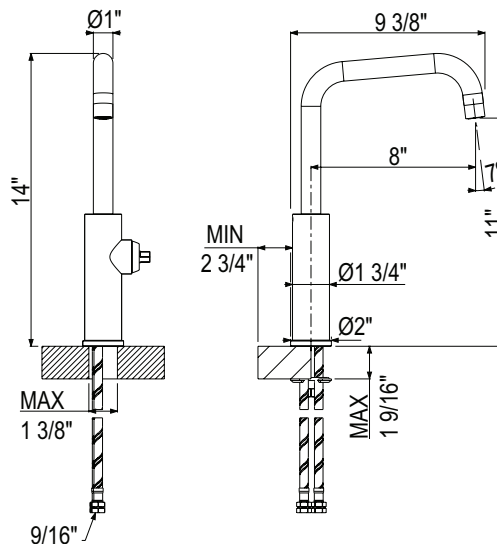

WARRANTY

- Limited Lifetime
- (*) 5-Year Limited Warranty