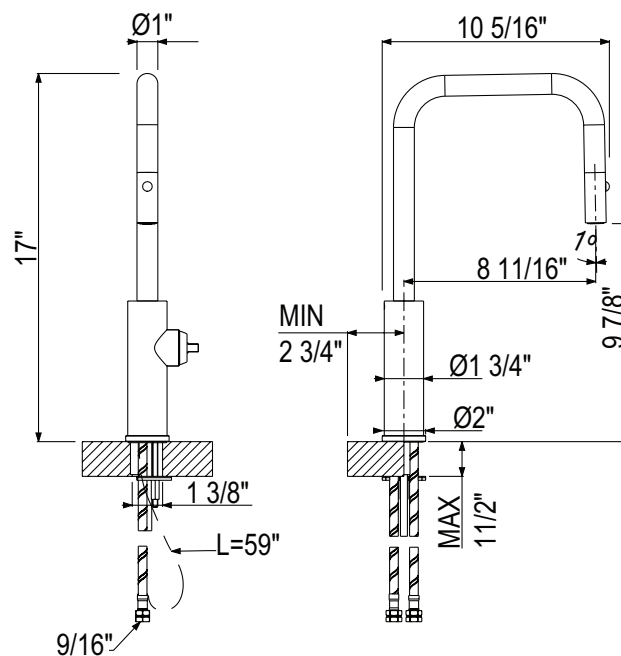

WARRANTY

- Limited Lifetime
- (*) 5-Year Limited Warranty