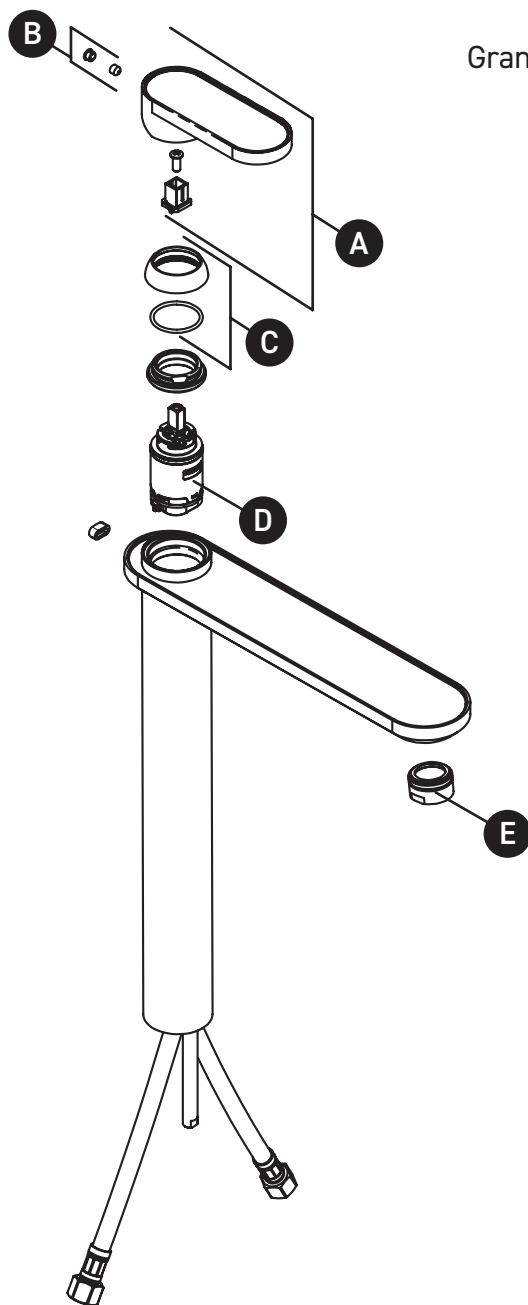

ORDER BY PART NUMBER

ILLUSTRATED PARTS

MI01D1

Miscelo™ Single Handle Tall Lavatory Faucet

| ID | Kit Number | Finish |
|----|-------------|-----------|
| A | RLE187/72* | See below |
| B | RTAK0010 | N/A |
| C | RGH218/48* | See below |
| D | RCR280/D | N/A |
| E | RAEK220/46* | See below |
| F | RSA240 | N/A |

ILLUSTRATIONS DES PIÈCES

MI01D1

Grand robinet de lavabo à une poignée Miscelo™

| ID | Référence du kit | Finition |
|----|------------------|-----------------|
| A | RLE187/72* | Voir ci-dessous |
| B | RTAK0010 | N/A |
| C | RGH218/48* | Voir ci-dessous |
| D | RCR280/D | N/A |
| E | RAEK220/46* | Voir ci-dessous |
| F | RSA240 | N/A |