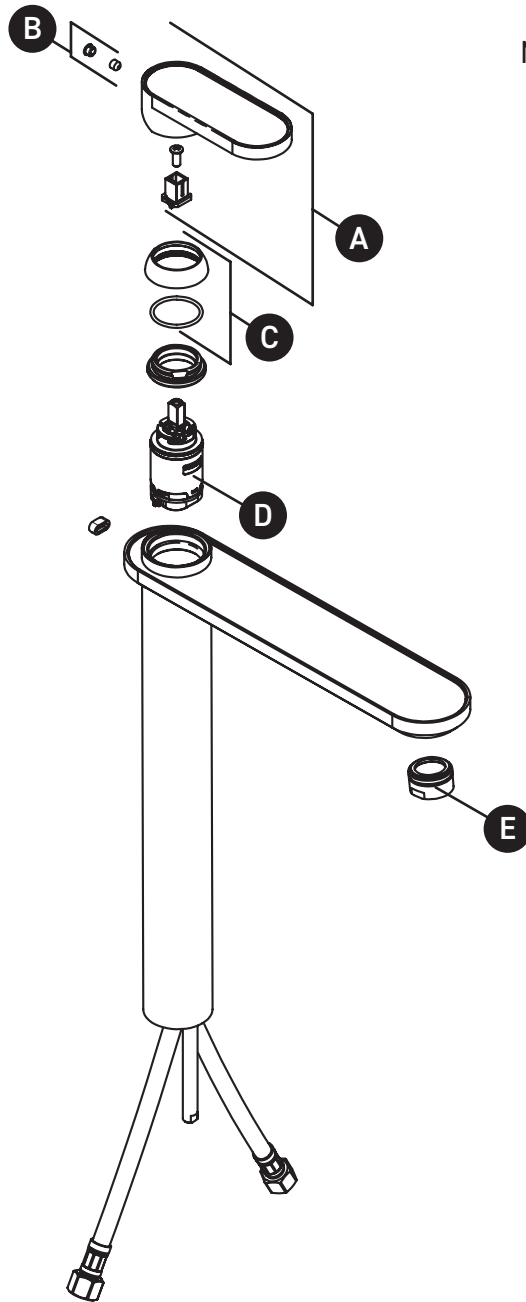

ORDER BY PART NUMBER

ILLUSTRATED PARTS

MI01D1

Miscelo™ Single Handle Tall Lavatory Faucet

| ID | Kit Number | Finish |
|----|-------------|-----------|
| A | RLE187/72* | See below |
| B | RTAK0010 | N/A |
| C | RGH218/48* | See below |
| D | RCR280/D | N/A |
| E | RAEK220/46* | See below |
| F | RSA240 | N/A |

ILLUSTRATIONS DES PIÈCES

MI01D1

Grand robinet de lavabo à une poignée Miscelo™

| ID | Référence du kit | Finition |
|----|------------------|-----------------|
| A | RLE187/72* | Voir ci-dessous |
| B | RTAK0010 | N/A |
| C | RGH218/48* | Voir ci-dessous |
| D | RCR280/D | N/A |
| E | RAEK220/46* | Voir ci-dessous |
| F | RSA240 | N/A |