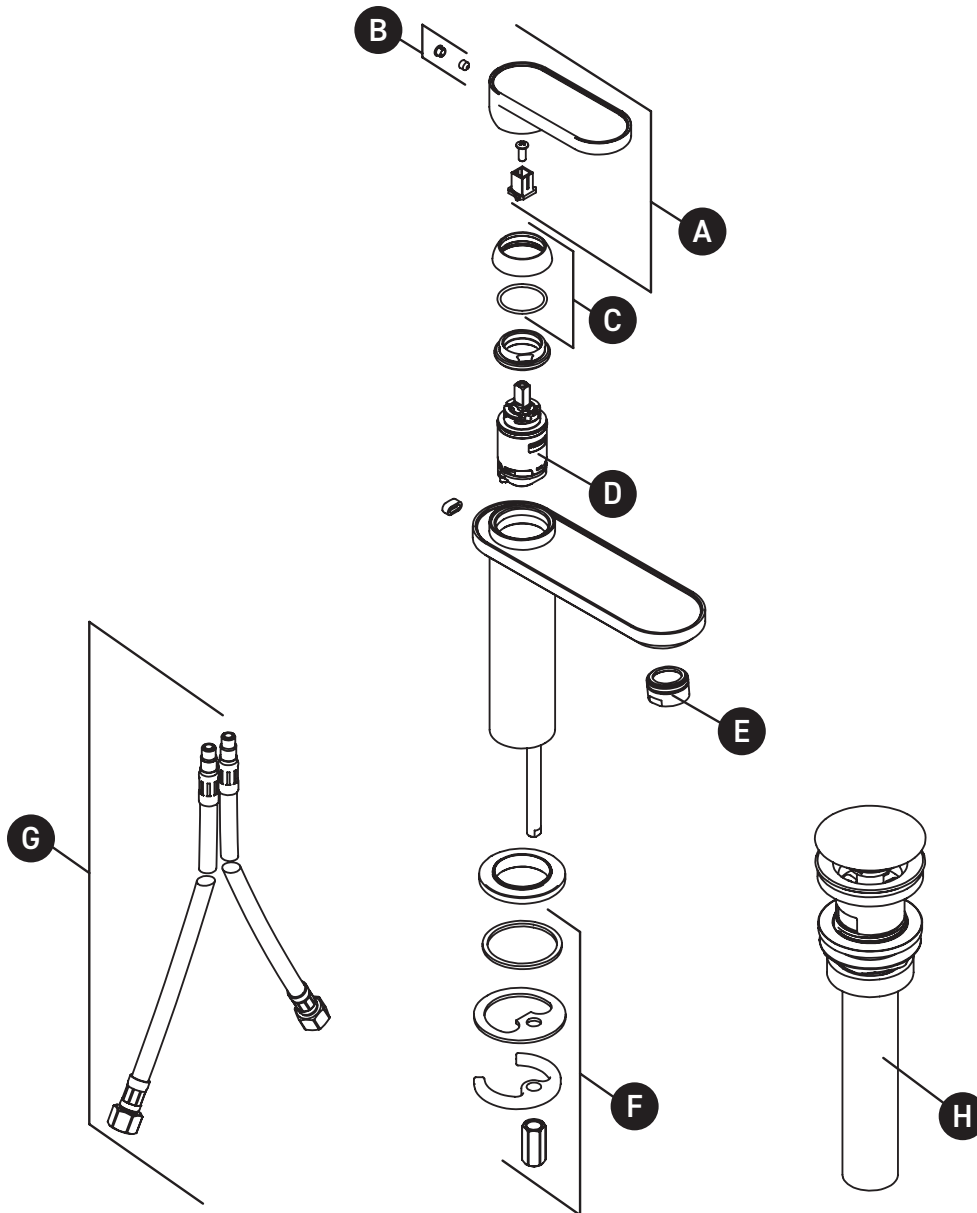

ORDER BY PART NUMBER

ILLUSTRATED PARTS

MI01D1

Miscelo™ Single Handle Lavatory Faucet

ID	Kit Number	Finish
A	RLE187/72*	See below
B	RTAK0010	N/A
C	RGH218/48*	See below
D	RCR280/D	N/A
E	RAEK220/46*	See below
F	RSA240	N/A
G	RTUK203/129	N/A
H	RSC224/62*	See below