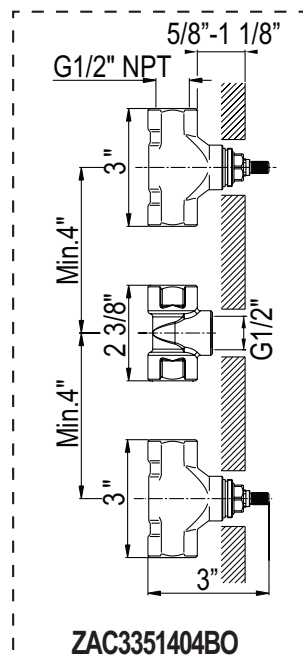

ARCANA WALL MOUNT WIDESPREAD LAVATORY FAUCET

ROHL Country Bath Arcana

AC351L/TO (Metal Levers)

AC351X/TO (Cross Handles)

AC351LM/TO (Classic Metal Levers)

AC351OP/TO (Ornate Porcelain Levers)

FEATURES

- 1/2" female wall valve lav set with separate spout and handles
- 1/2" female NPT spout connections
- 8 1/4" spout reach
- 1/4-turn ceramic disc control cartridges
- Fixed spout
- 1.2 GPM aerator
- Brass construction
- Faucet has no pop-up, order CNZREMOTE remote pop-up set, 6442 or 7444 grid drain for bowl
- Authentically Crafted in Piemonte, Italy
- Must order ZAC3351404BO rough to complete

COLORS/FINISHES

- Polished Chrome
- Polished Nickel
- Inca Brass
- Satin Nickel
- Tuscan Brass*

WARRANTY

- Limited lifetime
- *No warranty on Tuscan Brass finish (TCB)

X

L

OP

LM