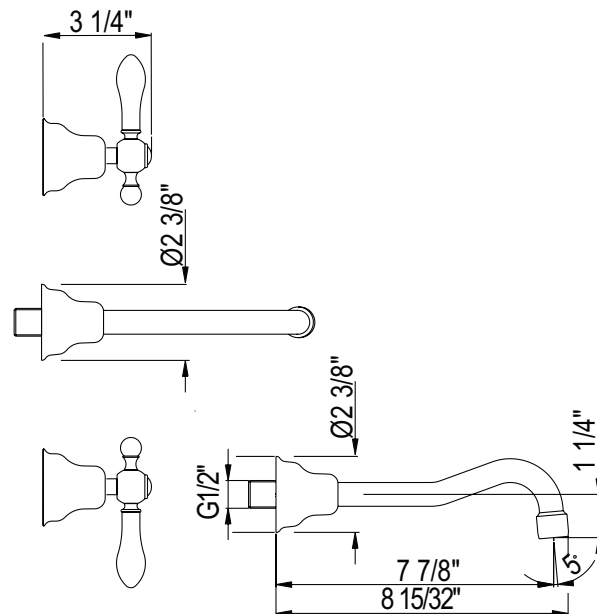

ARCANA WALL MOUNT WIDESPREAD LAVATORY FAUCET

ROHL Country Bath Arcana

AC351L/TO (Metal Levers)

AC351X/TO (Cross Handles)

AC351LM/TO (Classic Metal Levers)

AC351OP/TO (Ornate Porcelain Levers)

FEATURES

- 1/2" female wall valve lav set with separate spout and handles
- 1/2" female NPT spout connections
- 8 1/4" spout reach
- 1/4-turn ceramic disc control cartridges
- Fixed spout
- 1.2 GPM aerator
- Brass construction
- Faucet has no pop-up, order CNZREMOTE remote pop-up set, 6442 or 7444 grid drain for bowl
- Authentically Crafted in Piemonte, Italy
- Must order ZAC3351404BO rough to complete

COLORS/FINISHES

- Polished Chrome
- Polished Nickel
- Inca Brass
- Satin Nickel
- Tuscan Brass*

WARRANTY

- Limited lifetime
- *No warranty on Tuscan Brass finish (TCB)

X

L

OP

LM