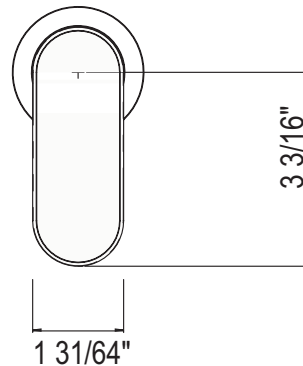

MISCELO™ TRIM FOR VOLUME CONTROL AND DIVERTER

MI18W1BL (Metal Lever with Bianco accent)

MI18W1GQ (Metal Lever with Greystone Quarry accent)

MI18W1NR (Metal Lever with Nero accent)

MI18W1SD (Metal Lever with Sedona accent)

MI18W1WB (Metal Lever with Whitewash Barnwood accent)

FEATURES

- 15 metal finish and accent finish combinations
- Trim for the following roughs:
  - R1040R 3/4" volume control rough
  - R1062BO dedicated 4-port, 3-way diverter rough
- Brass construction
- Must order rough valve to complete

COLORS/FINISHES

1. Metal finish options:
2. Polished Chrome
   - Satin Nickel
   - Matte Black*

Accent finish options:

- Bianco
- Greystone Quarry
- Nero
- Sedona
- Whitewash Barnwood

WARRANTY

- Limited Lifetime
- (*) 5-Year Limited Warranty