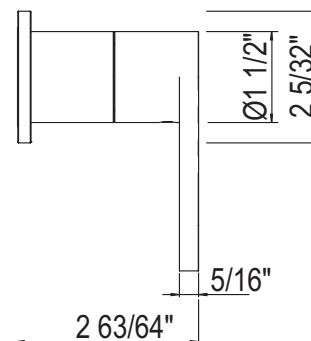

MISCELO™ TRIM FOR VOLUME CONTROL AND DIVERTER

MI18W1BL (Metal Lever with Bianco accent)

MI18W1GQ (Metal Lever with Greystone Quarry accent)

MI18W1NR (Metal Lever with Nero accent)

MI18W1SD (Metal Lever with Sedona accent)

MI18W1WB (Metal Lever with Whitewash Barnwood accent)

FEATURES

- 15 metal finish and accent finish combinations
- Trim for the following roughs:
  - R1040R 3/4" volume control rough
  - R1062BO dedicated 4-port, 3-way diverter rough
- Brass construction
- Must order rough valve to complete

COLORS/FINISHES

1. Metal finish options:
2. Polished Chrome
   - Satin Nickel
   - Matte Black*

Accent finish options:

- Bianco
- Greystone Quarry
- Nero
- Sedona
- Whitewash Barnwood

WARRANTY

- Limited Lifetime
- (*) 5-Year Limited Warranty