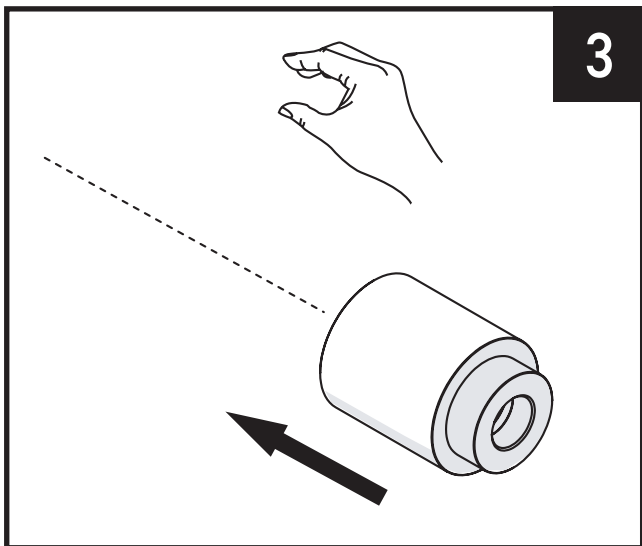

ONTARIO  
houseofrohl.ca/support  
1-800-287-5354

9.15402 R30083

A B

**6**

A = ~ 5/16" (Must leave min. 5/16" exposed or trim will not fit)  
B = ~ 3/4" (Must leave min. 3/4" exposed or handle will not fit)