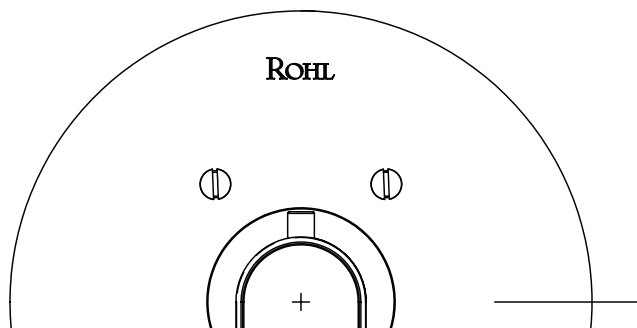

MISCELO™ 3/4" THERMOSTATIC TRIM WITHOUT VOLUME CONTROL

MI13W1BL (Metal Lever with Bianco accent)

MI13W1GQ (Metal Lever with Greystone Quarry accent)

MI13W1NR (Metal Lever with Nero accent)

MI13W1SD (Metal Lever with Sedona accent)

MI13W1WB (Metal Lever with Whitewash Barnwood accent)

FEATURES

- 15 metal finish and accent finish combinations
- Trim plate and temperature control lever handle for the 1005N rough valve
- Brass construction
- Temperature control includes pre-set safety stop with override
- Extension kit included for installation with 1005N rough valve
- Must order 1005N rough to complete

COLORS/FINISHES

Metal finish options:

- Polished Chrome
- Satin Nickel
- Matte Black*

Accent finish options:

- Bianco
- Greystone Quarry
- Nero
- Sedona
- Whitewash Barnwood

WARRANTY

- Limited Lifetime
  (*) 5-Year Limited Warranty