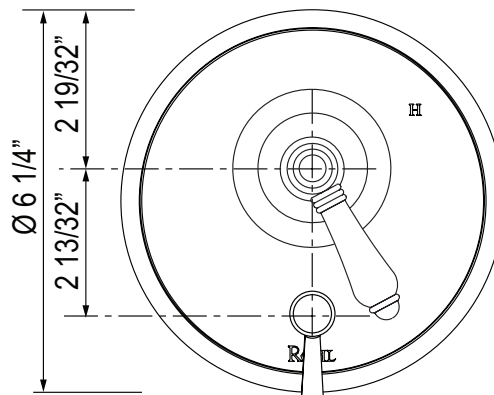

ITALIAN BATH PRESSURE BALANCE TRIM WITH DIVERTER

ROHL — Italian Bath Viaggio, Hex, Acqui, San Julio

A2410NLM (Metal Lever)

A2410NXM (Cross Handle)

A2410NLP (Porcelain Lever)

A2410NLH (Metal Hex Lever)

A2410NLC (Crystal Lever)

A2410NXC (Crystal Cross Handle)

FEATURES

- Single lever control
- Trim for concealed pressure balance rough valve with diverter
- Brass construction
- Showerhead to tub spout or handshower diverter
- Must order RDD-2 rough valve to complete

3/32" ||