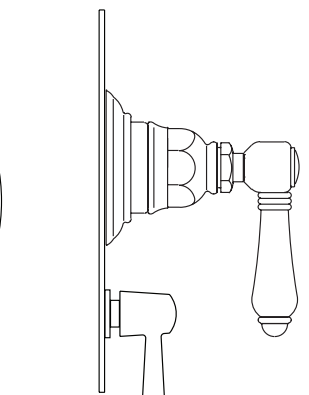

ITALIAN BATH PRESSURE BALANCE TRIM WITH DIVERTER

ROHL — Italian Bath Viaggio, Hex, Acqui, San Julio

A2410NLM (Metal Lever)

A2410NXM (Cross Handle)

A2410NLP (Porcelain Lever)

A2410NLH (Metal Hex Lever)

A2410NLC (Crystal Lever)

A2410NXC (Crystal Cross Handle)

FEATURES

- Single lever control
- Trim for concealed pressure balance rough valve with diverter
- Brass construction
- Showerhead to tub spout or handshower diverter
- Must order RDD-2 rough valve to complete

3/32" ||