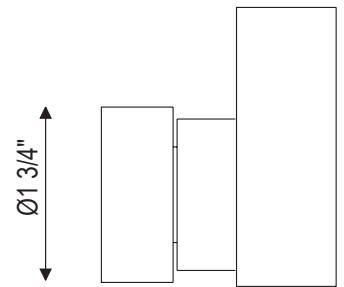

ECLISSI™ TRIM FOR VOLUME CONTROL AND DIVERTER

EC18W2IW

FEATURES

- 16 outer handle and inner accent finish combinations
- Outer handle finish and trim plate finish are always the same
- Trim set with escutcheon, dome and handle only to:
 - R1040BO rough
 - R1062BO rough
- Must order rough to complete
- All components made of brass