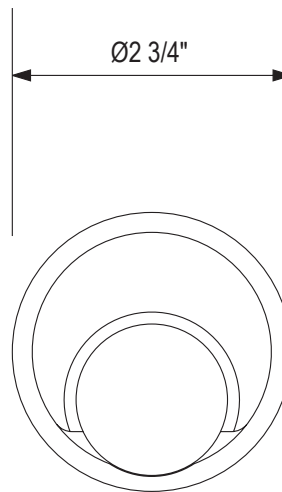

ECLISSI™ TRIM FOR VOLUME CONTROL AND DIVERTER

EC18W2IW

FEATURES

- 16 outer handle and inner accent finish combinations
- Outer handle finish and trim plate finish are always the same
- Trim set with escutcheon, dome and handle only to:
 - R1040BO rough
 - R1062BO rough
- Must order rough to complete
- All components made of brass