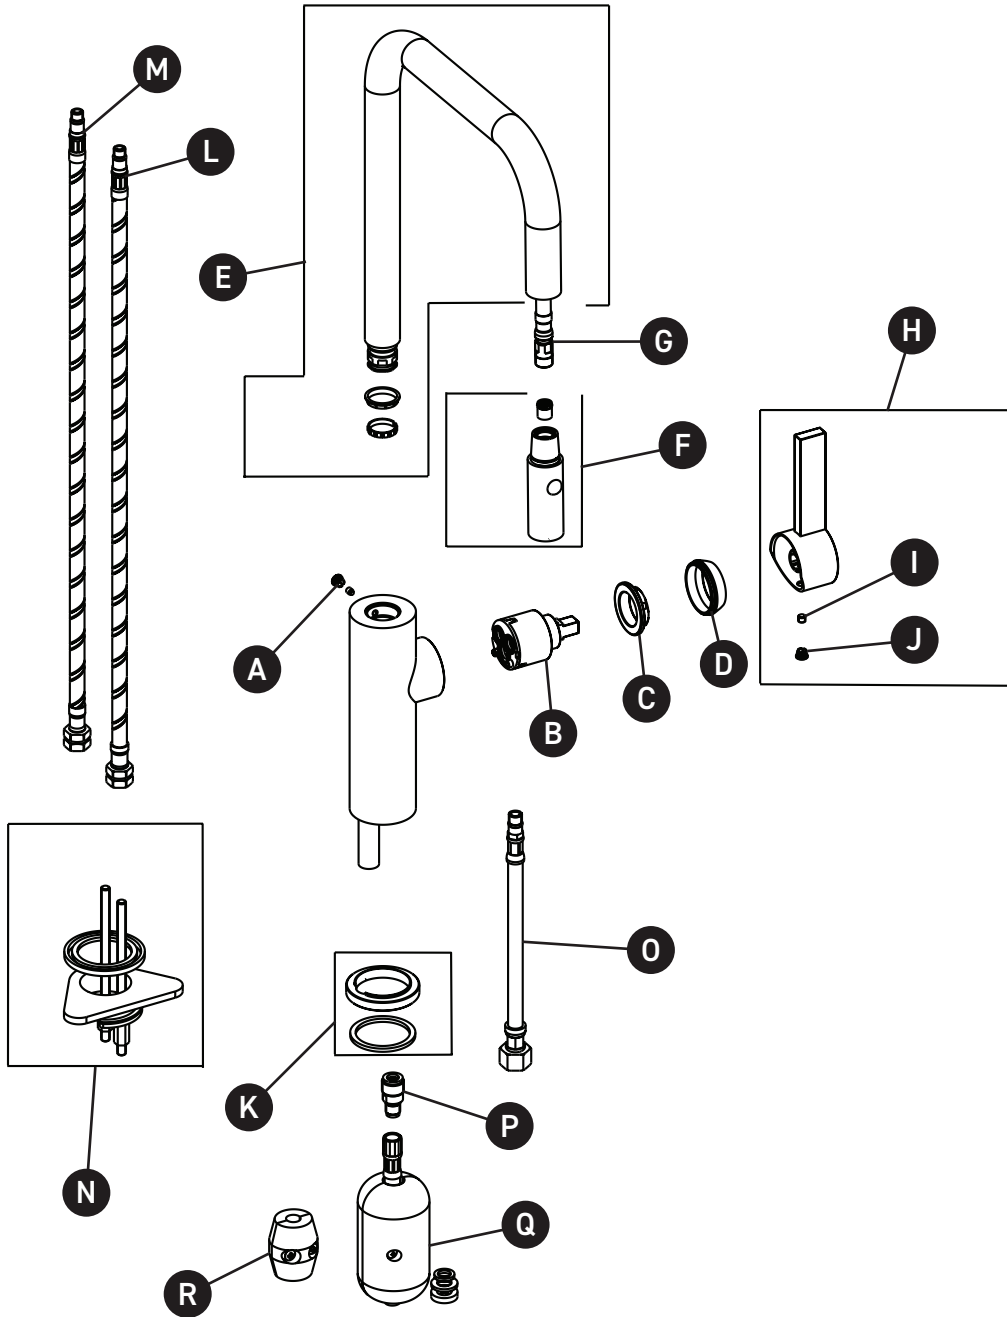

ORDER BY PART NUMBER

## ILLUSTRATED PARTS

### TR56D1

Tuario™ Pulldown Faucet - U Spout

| ID | Kit Number | Finish    |
|----|------------|-----------|
| A  | 16 000658  | N/A       |
| B  | 16 000007  | N/A       |
| C  | 16 000112  | N/A       |
| D  | 16 000794  | N/A       |
| E  | 16 003029  | See below |
| F  | 16 001335  | See below |
| G  | 16 002205  | N/A       |
| H  | 16 000193  | See below |
| I  | 16 000657  | N/A       |
| J  | 16 000658  | N/A       |
| K  | 16 002748  | See below |
| L  | 16 002121  | N/A       |
| M  | 16 002122  | N/A       |
| N  | 16 002558  | N/A       |
| O  | 16 003160  | N/A       |
| P  | 16 003030  | N/A       |
| Q  | 16 003227  | N/A       |
| R  | 16 000580  | N/A       |