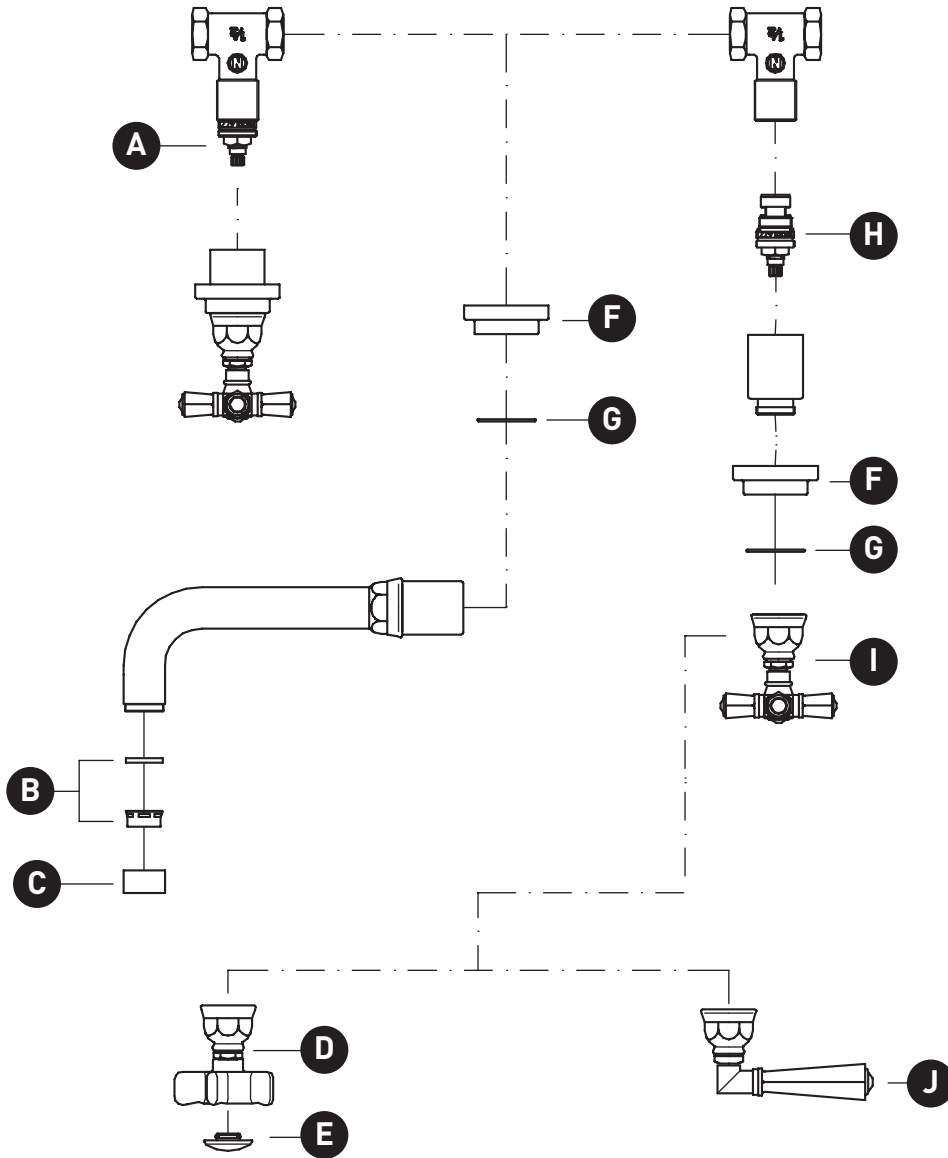

ORDER BY PART NUMBER

ILLUSTRATED PARTS

A2307

San Giovanni™ Wall Mount Lavatory Faucet

TRIM ONLY - ORDER C5039 TO COMPLETE

ID	Kit Number	Finish
A	C7075-2 (H)	N/A
B	C7086.12	N/A
C	C2207/4	N/A
D	C7618X*	See below
E	C7674/1*	See below
F	C7239*	See below
G	C7586.85	N/A
H	C7075-1 (C)	N/A
I	C7645IN*	See below
J	C7605*	See below

*Finish Determined by Suffix

Finish	Description
APC	Polished Chrome
MB	Matte Black
PN	Polished Nickel
STN	Satin Nickel
TCB	Tuscan Brass

For warranty or additional information, contact:

U.S.A.
houseofrohl.com/support
1-800-777-9762

QUEBEC / MARITIMES / WESTERN CANADA
houseofrohl.ca/support
1-866-473-8442

ONTARIO
houseofrohl.ca/support
1-800-287-5354

Riobel

PERRIN & ROWE
LONDON

victoria ⊕ albert

ROHL