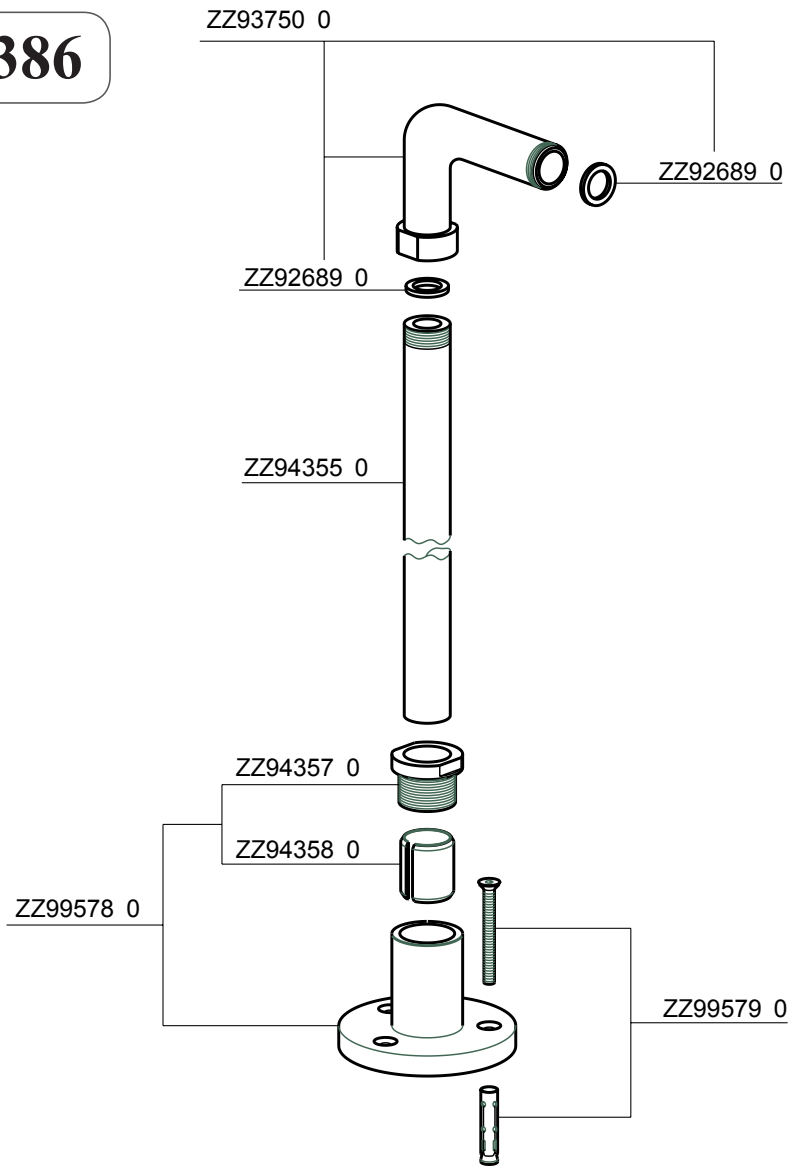

Please contact the local ROHL retailer or showroom where you purchased this product for all warranty related claims.

Cod.0101234000 Ed.12.17

ZA386

WARNING: Please leave these instructions with the user. Do not discard them.
ATTENTION: Remettre ces instructions à l'utilisateur et les conserver.
ATENCION: Entregar estas instrucciones al usuario y conservarlas.