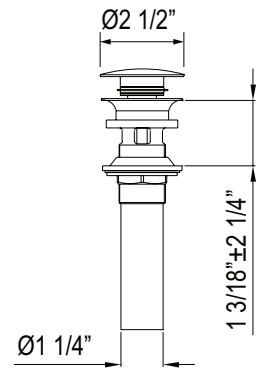

CAMPO SINGLE HOLE LAVATORY FAUCET

A3702IW (Industrial Metal Wheel)

A3702IL (Industrial Metal Lever)

FEATURES

- Fixed spout
- Single lever control
- 1/4-turn ceramic disc control cartridge
- 1 3/8" hole cutout
- Slotted soft touch round drain, 1 1/4" pipe
- Brass construction
- 1.2 GPM