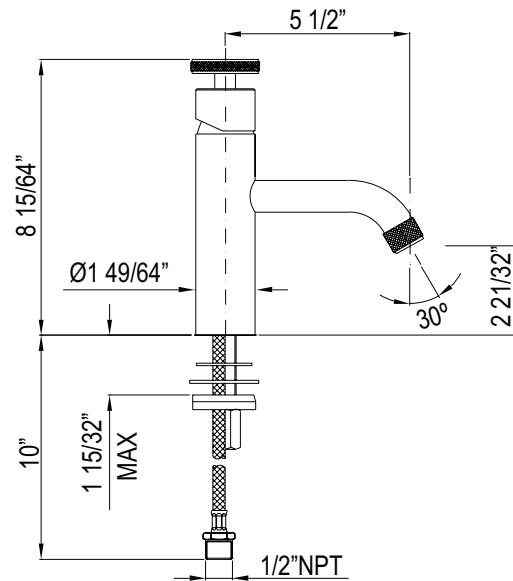

CAMPO SINGLE HOLE LAVATORY FAUCET

A3702IW (Industrial Metal Wheel)

A3702IL (Industrial Metal Lever)

FEATURES

- Fixed spout
- Single lever control
- 1/4-turn ceramic disc control cartridge
- 1 3/8" hole cutout
- Slotted soft touch round drain, 1 1/4" pipe
- Brass construction
- 1.2 GPM