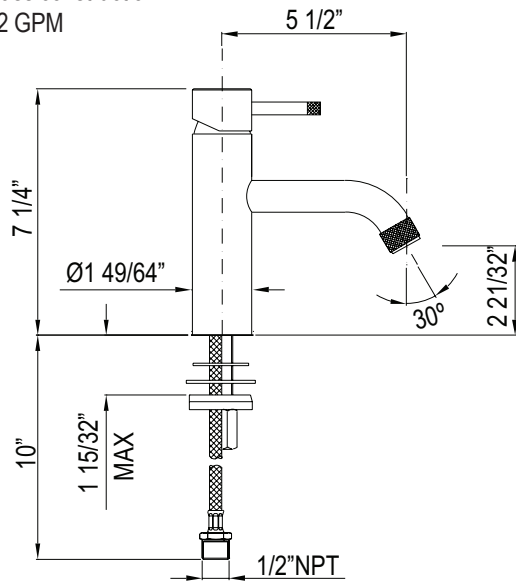

CAMPO SINGLE HOLE LAVATORY FAUCET

A3702IW (Industrial Metal Wheel)

A3702IL (Industrial Metal Lever)

FEATURES

- Fixed spout
- Single lever control
- 1/4-turn ceramic disc control cartridge
- 1 3/8" hole cutout
- Slotted soft touch round drain, 1 1/4" pipe
- Brass construction
- 1.2 GPM