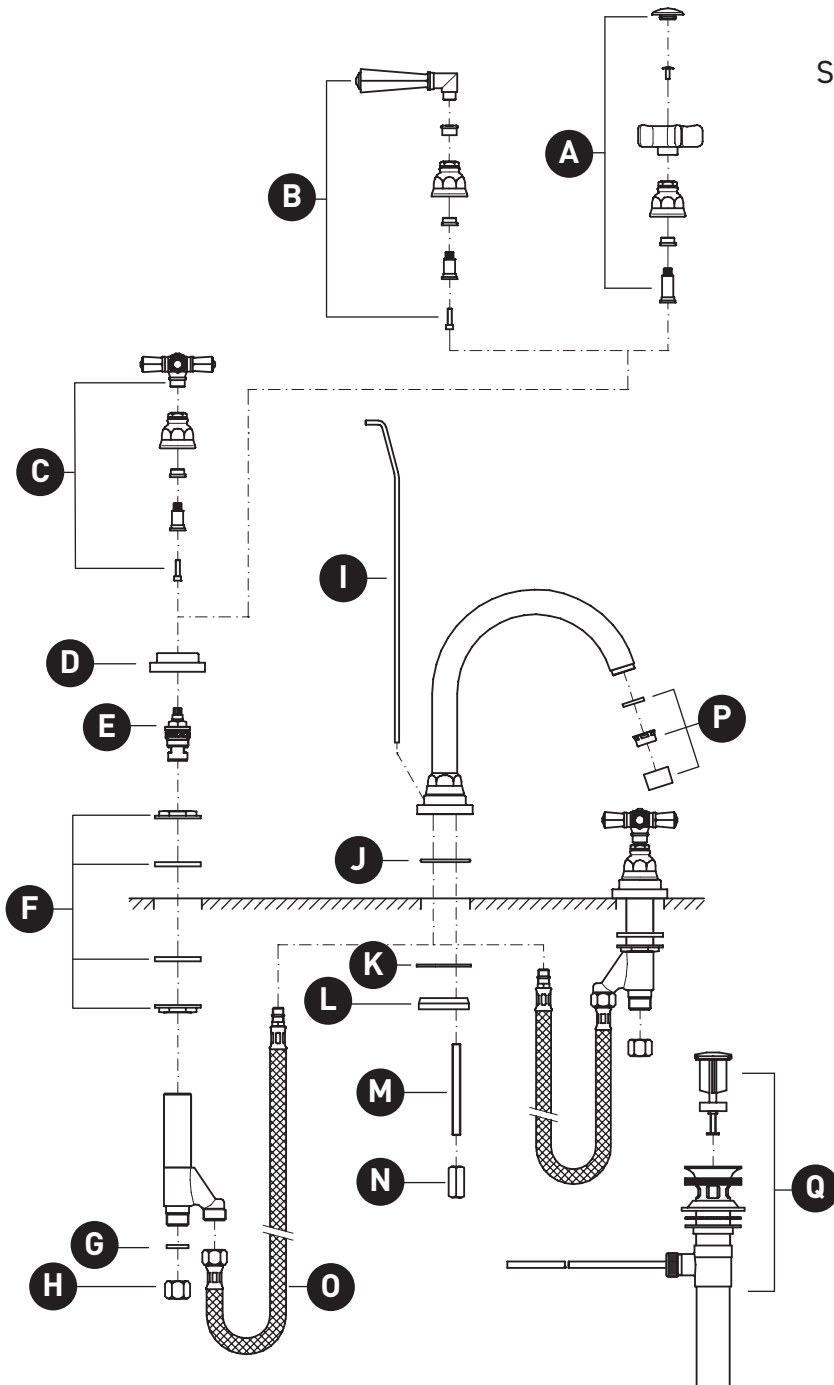

ORDER BY PART NUMBER

## ILLUSTRATED PARTS

### A2328

San Giovanni™ Widespread Lavatory Faucet

ID	Kit Number	Finish
A	C7618IN*	See below
B	C7605IN*	See below
C	C7645IN*	See below
D	C7238*	See below
E	C7075-2 (H)	N/A
	C7075-1 (C)	N/A
F	NZSDVLVKIT	N/A
G	C7573	N/A
H	C7061	N/A
I	C7334*	See below
J	C7586.78	N/A
K	C7585.10	N/A
L	C7282PF	N/A
M	C7555	N/A
N	C7260.7	N/A
O	C7089SP	N/A
P	C2208/3*	See below
Q	C7324M	N/A