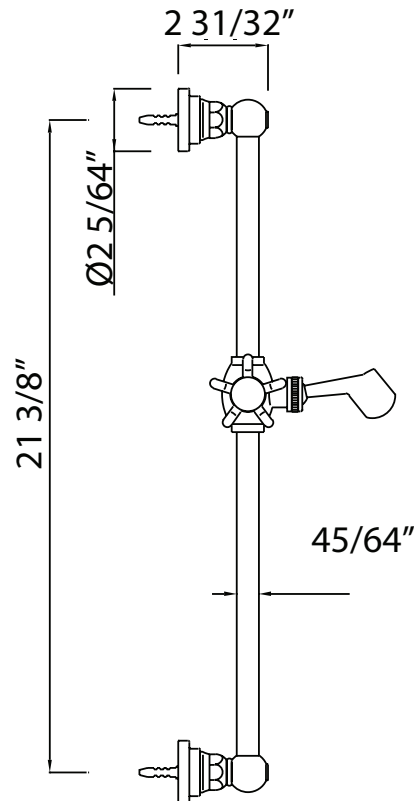

For warranty or additional information, contact:

U.S.A.
houseofrohl.com/support
1-800-777-9762

QUEBEC / MARITIMES / WESTERN CANADA
QUÉBEC / MARITIMOS / OUEST CANADIEN
QUEBEC / MARITIMOS / CANADA OCCIDENTAL
houseofrohl.ca/support
1-866-473-8442

ONTARIO
houseofrohl.ca/support
1-800-287-5354