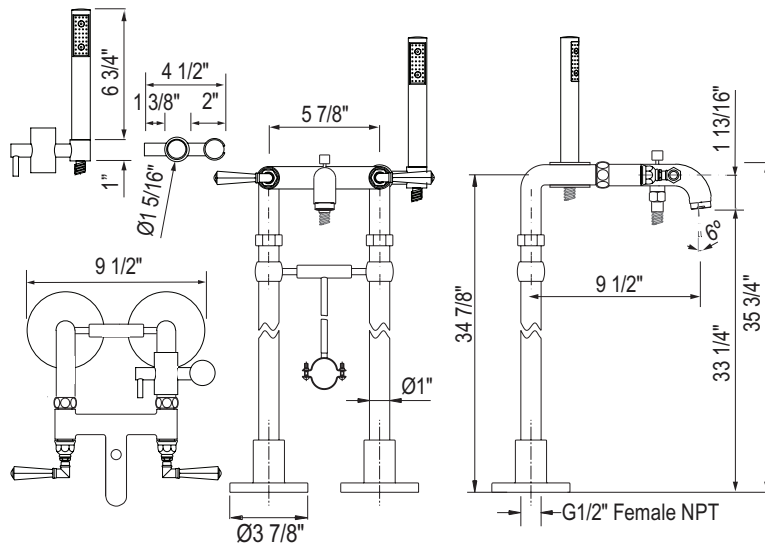

WARRANTY

- Limited Lifetime Warranty