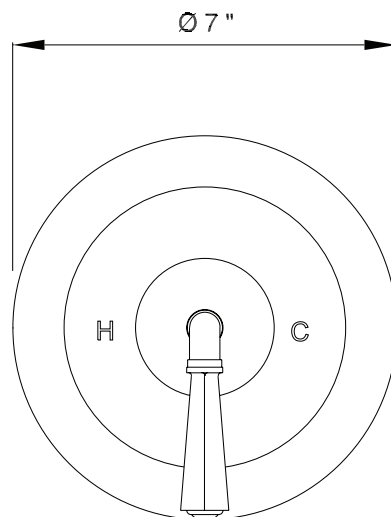

SAN GIOVANNI PRESSURE BALANCE TRIM WITHOUT DIVERTER

Transitional Bath San Giovanni

A2300LM (Metal Lever)

A2300XM (Cross Handle)

A2300X (Five Spoke Cross Handle)

FEATURES

- Single handle control
- Brass construction
- Trim for concealed pressure balance shower and bath valve
- Must order RMV-1 rough valve to complete

COLORS/FINISHES

- Polished Chrome
- Polished Nickel
- Satin Nickel
- Tuscan Brass

WARRANTY

- Limited Lifetime Warranty

XM

X