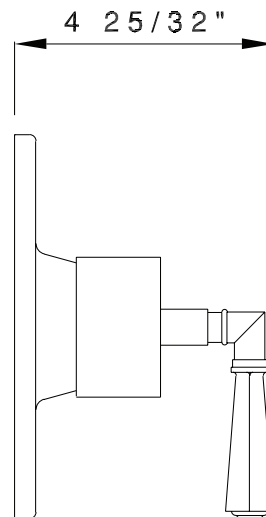

SAN GIOVANNI PRESSURE BALANCE TRIM WITHOUT DIVERTER

Transitional Bath San Giovanni

A2300LM (Metal Lever)

A2300XM (Cross Handle)

A2300X (Five Spoke Cross Handle)

FEATURES

- Single handle control
- Brass construction
- Trim for concealed pressure balance shower and bath valve
- Must order RMV-1 rough valve to complete

COLORS/FINISHES

- Polished Chrome
- Polished Nickel
- Satin Nickel
- Tuscan Brass

WARRANTY

- Limited Lifetime Warranty

XM

X