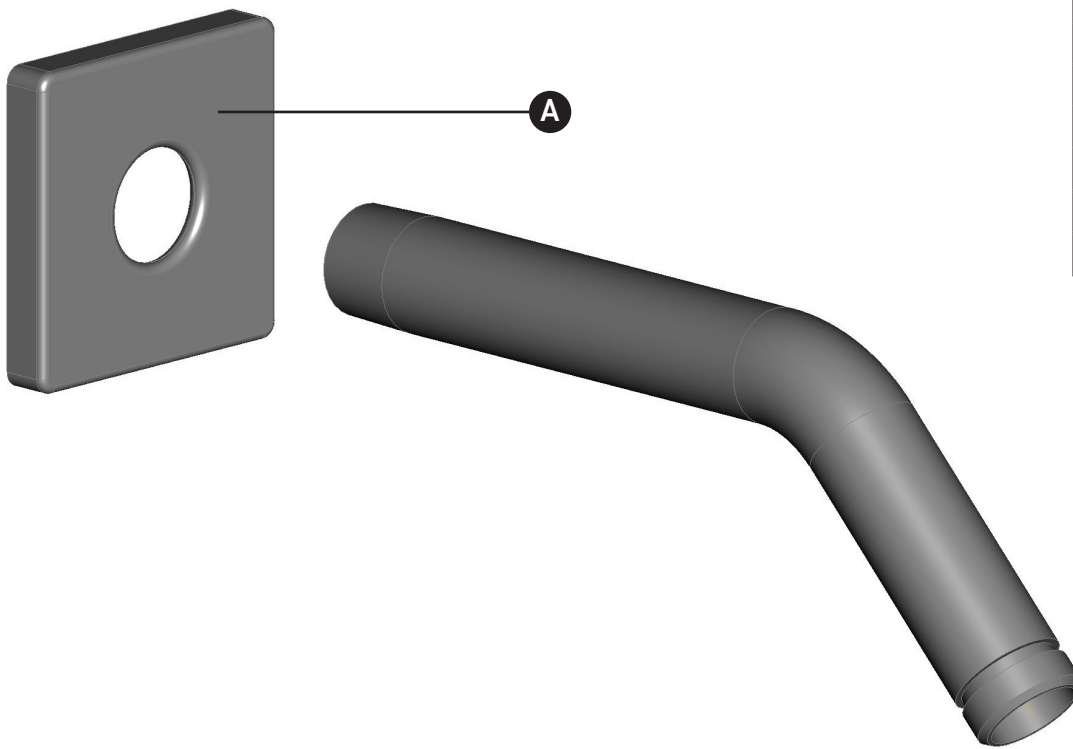

## ILLUSTRATED PARTS

**1442/6**

7" Reach Wall Mount Shower Arm With Square Escutcheon

ID	Kit Number	Finish
A	WROS0020*	See below

**\*Finish Determined by Suffix**

Finish	Description
APC	Polished Chrome
AG	Antique Gold
MB	Matte Black
PN	Polished Nickel
STN	Satin Nickel
TCB	Tuscan Brass
ULB	Unlacquered Brass