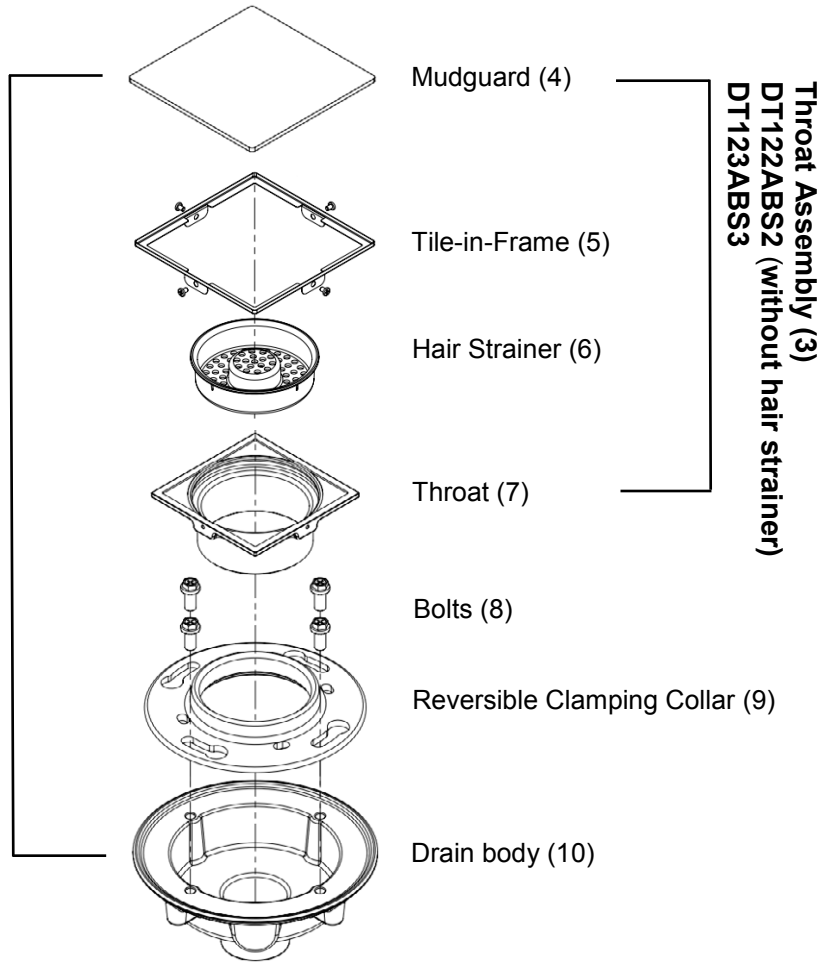

**Rough kit
SDABS2/3, SDPVC2/3**

Mudguard (4)

Tile-in-Frame (5)

Hair Strainer (6)

Throat (7)

Bolts (8)

Reversible Clamping Collar (9)

Drain body (10)

**Throat Assembly (3)
DT122ABS2 (without hair strainer)
DT123ABS3**