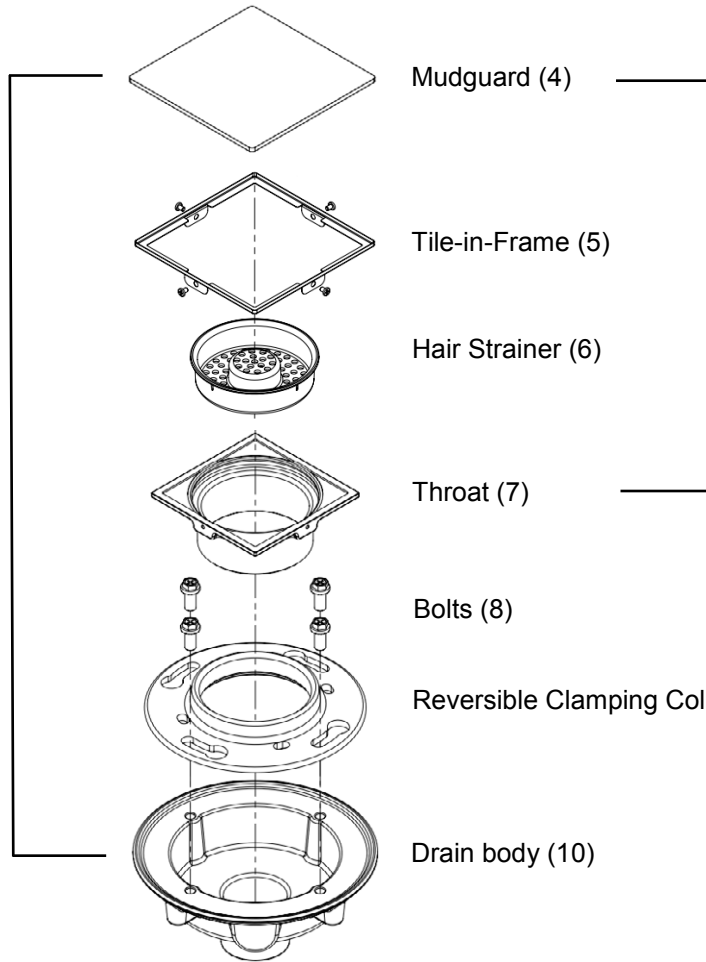

**Rough kit
SDABS2/3, SDPVC2/3**

Mudguard (4)

Tile-in-Frame (5)

Hair Strainer (6)

Throat (7)

Bolts (8)

Reversible Clamping Collar (9)

Drain body (10)

**Throat Assembly (3)
DT122ABS2 (without hair strainer)
DT123ABS3**