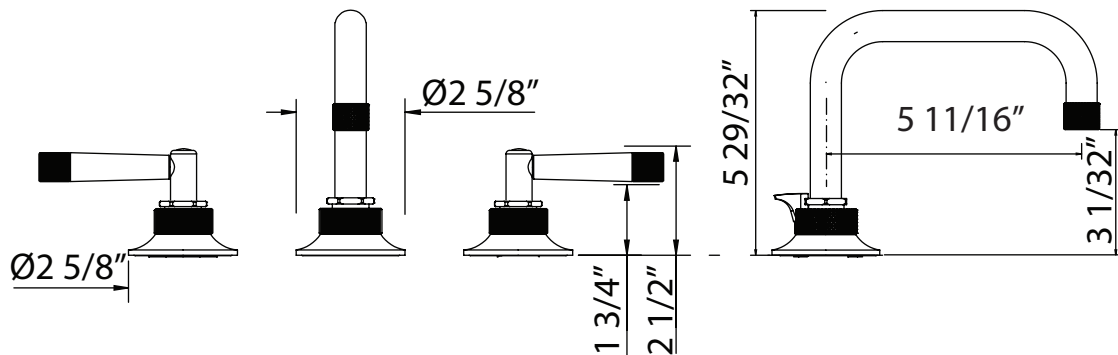

WARRANTY

- Limited Lifetime
- (*) 5-Year Limited Warranty
- (**) No Warranty