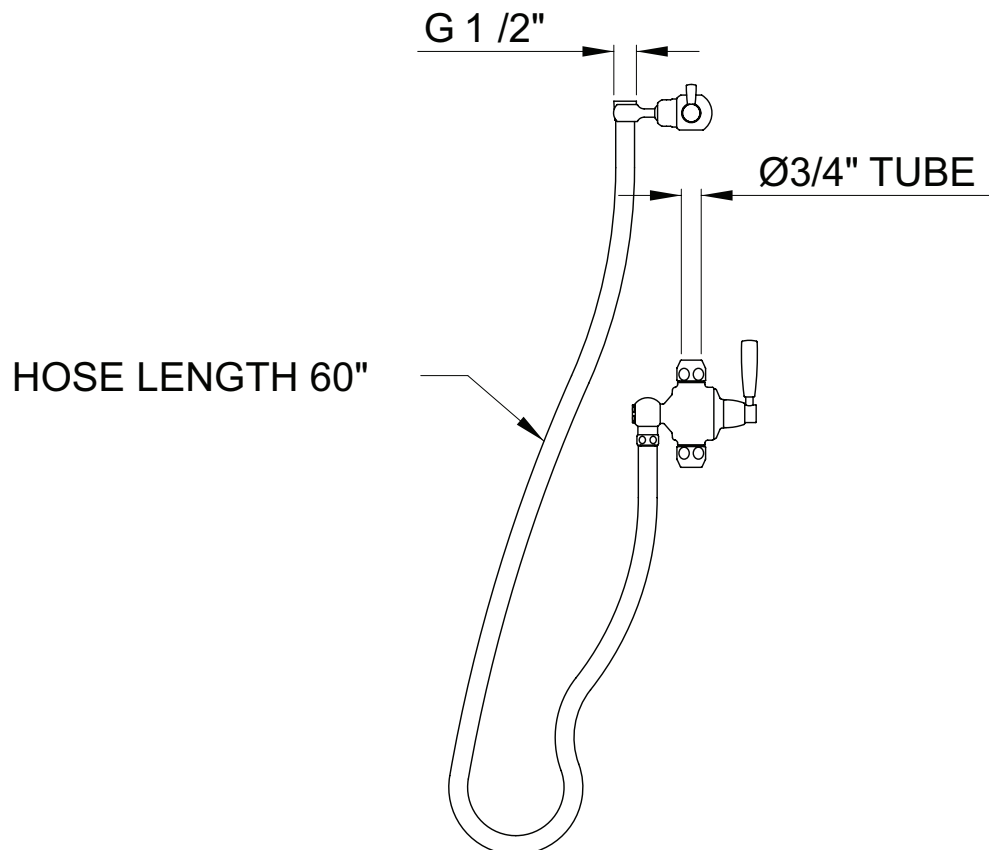

PERRIN & ROWE® RISER DIVERTER KIT WITH HOSE AND SLIDING BRACKET

Perrin & Rowe® Bath Transitional

U.5883

FEATURES

- For use with exposed thermostatic mixer, thermostatic outlet and riser
- Complete with diverter, sliding bracket, metal lever handles and hose
- 60" hose
- Cross handles not available

COLORS/FINISHES

- Polished Chrome
- Polished Nickel
- Satin Nickel

WARRANTY

- Limited Lifetime

U5883 SPARE PARTS