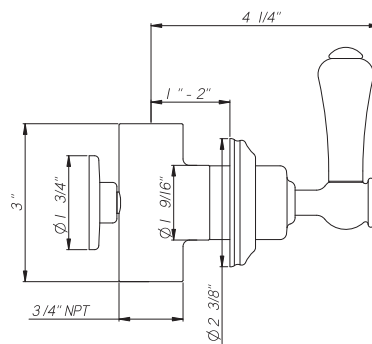

Georgian Era 3/4" Wall Valve (Pair) with Lever Handles

ROHL Perrin & Rowe® Bath

U.3772LSP (Metal Levers with Porcelain Caps)

U.3772LS (All Metal Levers)

FEATURES

- Metal lever handle design only with porcelain caps for LSP models
- Single handle control valves
- 3/4" concealed wall valves
- 2 x 1 3/8" hole cutouts
- 1/4-turn ceramic disc valves
- Matching hot and cold valves
- NOT for therm systems
- 16-20 GPM
- Rough only available—call

FINISHES

- Polished Chrome
- Polished Nickel
- Satin Nickel
- Inca Brass
- English Bronze

WARRANTY

- Limited Lifetime