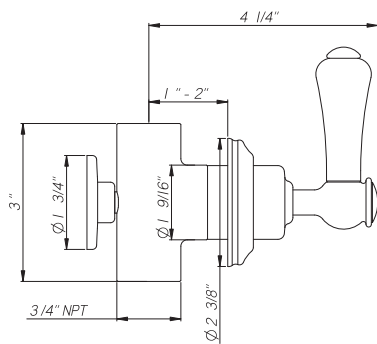

Georgian Era 3/4" Wall Valve (Pair) with Lever Handles

ROHL Perrin & Rowe® Bath

U.3772LSP (Metal Levers with Porcelain Caps)

U.3772LS (All Metal Levers)

FEATURES

- Metal lever handle design only with porcelain caps for LSP models
- Single handle control valves
- 3/4" concealed wall valves
- 2 x 1 3/8" hole cutouts
- 1/4-turn ceramic disc valves
- Matching hot and cold valves
- NOT for therm systems
- 16-20 GPM
- Rough only available—call

FINISHES

- Polished Chrome
- Polished Nickel
- Satin Nickel
- Inca Brass
- English Bronze

WARRANTY

- Limited Lifetime

U.3772LSP