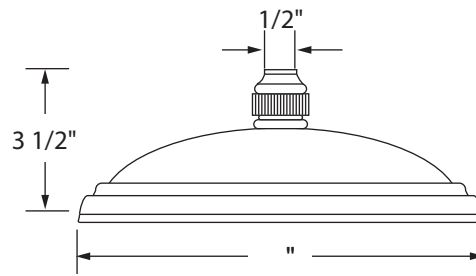

WARRANTY

- 2 Years on manufacturer defects*
- No Warranty on Tuscan Brass Finish (TCB)

BI00701