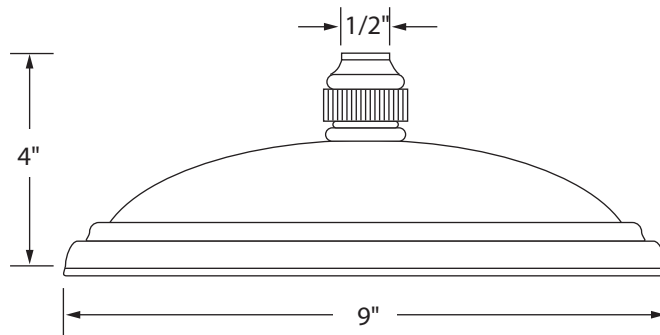

Retro Jet Showerhead

ROHL Shower Collection

BI00700 (9" Spray Area)

BI00701 (6" Spray Area)

FEATURES

- Single function classic spray pattern
- Flexible spray nozzles allow for easy removal of hard water build-up
- 1/2" female inlet with swivel connection
- Flows at 2.0 GPM

COLORS/FINISHES

- Polished Chrome
- Polished Nickel
- Satin Nickel
- Tuscan Brass

WARRANTY

- 2 Years on manufacturer defects*
- No Warranty on Tuscan Brass Finish (TCB)

BI00700