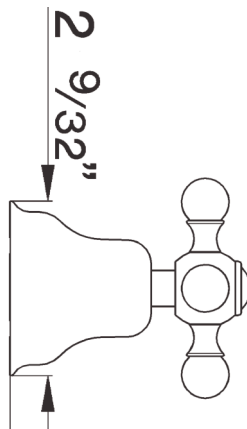

WALL MOUNTED VOLUME CONTROL TRIM

ROHL Country Bath Arcana

AC31L-(Finish)/TO (Ornate Metal Lever)

AC31LM-(Finish)/TO (Classic Metal Lever)

AC31X-(Finish)/TO (Cross handle)

AC31OP-(Finish)/TO (Ornate Porcelain Lever)

AC31L/TO

AC31X/TO

AC31LM

AC31LM

Spare Parts

POS.	DESCRIPTION	CODE
1	Escutcheon	ZZ925980
2	Extension for headvalve	ZZ926720
3-1	Ornate metal lever	ZZ922810
3-2	Classic metal lever	ZZ950940
3-3	Cross handle	ZZ934160
3-4	Ornate Porcelain Lever	ZZ9736602
4	Brass washer	ZZ926730
5	Screw M.4x55	ZZ926550
6	Screw cover cap	ZZ926170