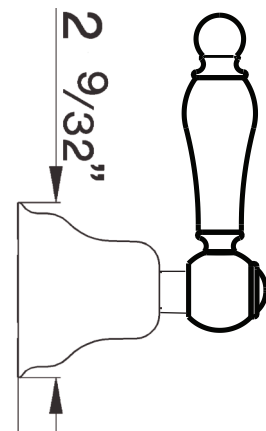

WALL MOUNTED VOLUME CONTROL TRIM

ROHL Country Bath Arcana

AC31L-(Finish)/TO (Ornate Metal Lever)

AC31LM-(Finish)/TO (Classic Metal Lever)

AC31X-(Finish)/TO (Cross handle)

AC31OP-(Finish)/TO (Ornate Porcelain Lever)

AC31L/TO

AC31X/TO

AC31LM

AC31LM

Spare Parts

POS.	DESCRIPTION	CODE
1	Escutcheon	ZZ925980
2	Extension for headvalve	ZZ926720
3-1	Ornate metal lever	ZZ922810
3-2	Classic metal lever	ZZ950940
3-3	Cross handle	ZZ934160
3-4	Ornate Porcelain Lever	ZZ9736602
4	Brass washer	ZZ926730
5	Screw M.4x55	ZZ926550
6	Screw cover cap	ZZ926170