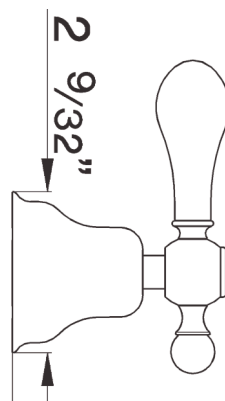

WALL MOUNTED VOLUME CONTROL TRIM

ROHL Country Bath Arcana

AC31L-(Finish)/TO (Ornate Metal Lever)

AC31LM-(Finish)/TO (Classic Metal Lever)

AC31X-(Finish)/TO (Cross handle)

AC31OP-(Finish)/TO (Ornate Porcelain Lever)

AC31L/TO

AC31X/TO

AC31LM

AC31LM

Spare Parts

POS.	DESCRIPTION	CODE
1	Escutcheon	ZZ925980
2	Extension for headvalve	ZZ926720
3-1	Ornate metal lever	ZZ922810
3-2	Classic metal lever	ZZ950940
3-3	Cross handle	ZZ934160
3-4	Ornate Porcelain Lever	ZZ9736602
4	Brass washer	ZZ926730
5	Screw M.4x55	ZZ926550
6	Screw cover cap	ZZ926170