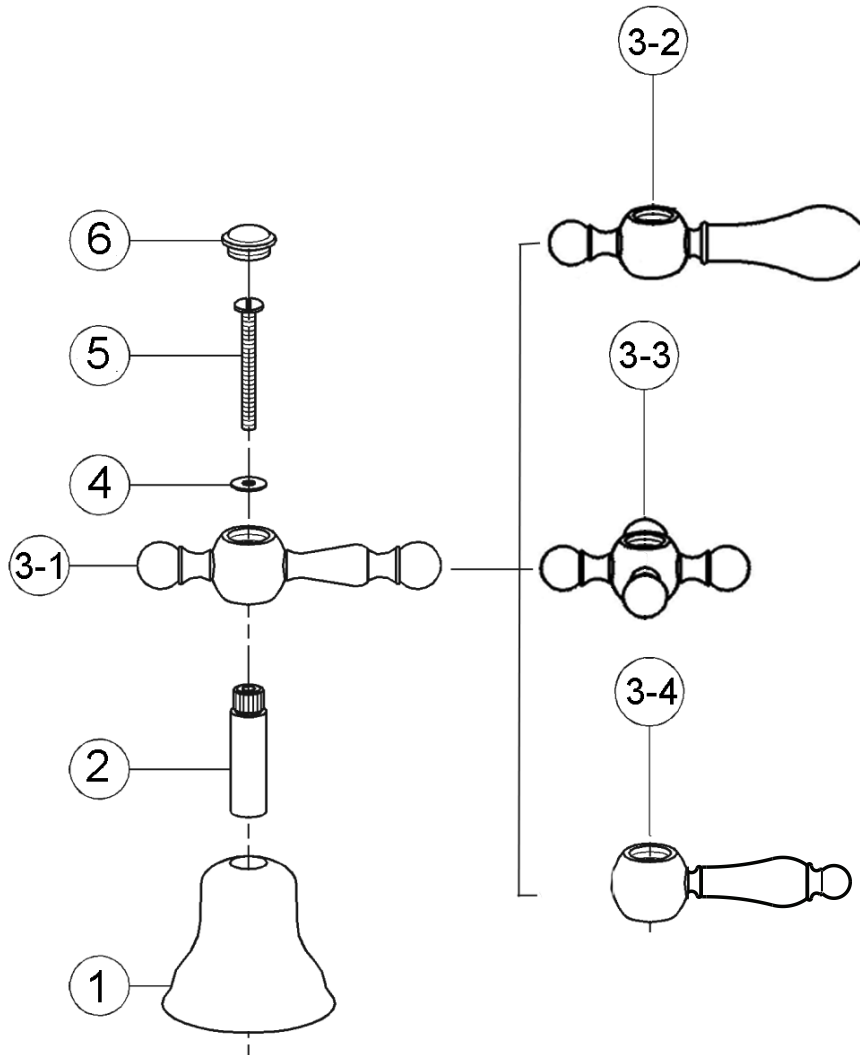

WALL MOUNTED VOLUME CONTROL TRIM

ROHL Country Bath Arcana

AC31L-(Finish)/TO (Ornate Metal Lever)

AC31LM-(Finish)/TO (Classic Metal Lever)

AC31X-(Finish)/TO (Cross handle)

AC31OP-(Finish)/TO (Ornate Porcelain Lever)

AC31L/TO

AC31X/TO

AC31LM

AC31LM

Spare Parts

POS.	DESCRIPTION	CODE
1	Escutcheon	ZZ925980
2	Extension for headvalve	ZZ926720
3-1	Ornate metal lever	ZZ922810
3-2	Classic metal lever	ZZ950940
3-3	Cross handle	ZZ934160
3-4	Ornate Porcelain Lever	ZZ9736602
4	Brass washer	ZZ926730
5	Screw M.4x55	ZZ926550
6	Screw cover cap	ZZ926170