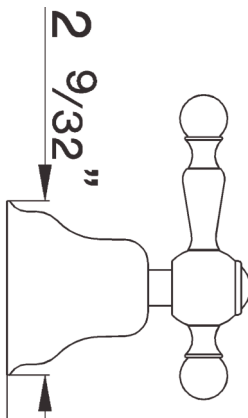

WALL MOUNTED VOLUME CONTROL TRIM

ROHL Country Bath Arcana

AC31L-(Finish)/TO (Ornate Metal Lever)

AC31LM-(Finish)/TO (Classic Metal Lever)

AC31X-(Finish)/TO (Cross handle)

AC31OP-(Finish)/TO (Ornate Porcelain Lever)

AC31L/TO

AC31X/TO

AC31LM

AC31LM

Spare Parts

POS.	DESCRIPTION	CODE
1	Escutcheon	ZZ925980
2	Extension for headvalve	ZZ926720
3-1	Ornate metal lever	ZZ922810
3-2	Classic metal lever	ZZ950940
3-3	Cross handle	ZZ934160
3-4	Ornate Porcelain Lever	ZZ9736602
4	Brass washer	ZZ926730
5	Screw M.4x55	ZZ926550
6	Screw cover cap	ZZ926170