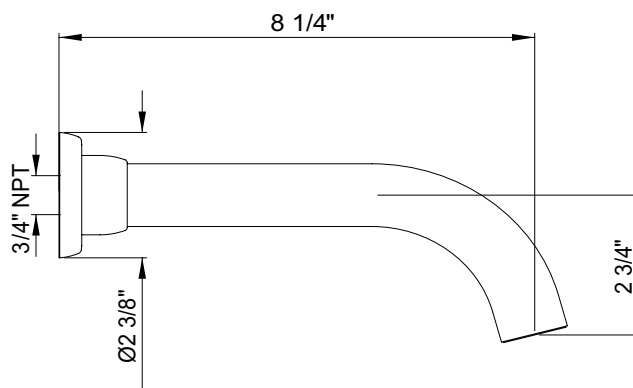

**PERRIN & ROWE® WALL MOUNT TUBULAR TUB SPOUT**

Perrin & Rowe® Bath Transitional

**U.3330**

**FEATURES**

- Wall mount tub spout
- Solid brass
- 8 1/4" spout tieh 3/4" female inlet
- 16-20 GPM
- Wall diverter available for showers, use valve U.5562NVO and trim U.3064LS/TO or U.3065X/TO