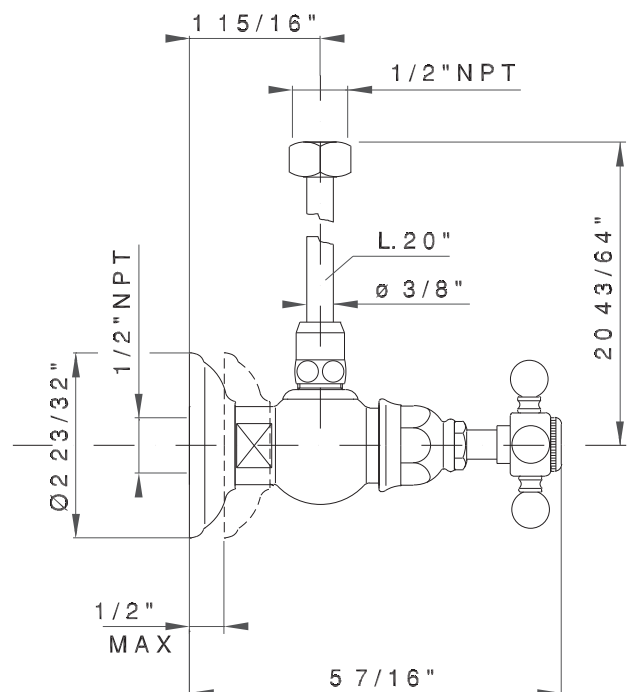

WARRANTY

- Limited Lifetime*
- *No Warranty on Tuscan Brass Finish

* For CA/V T, place a "-2" at end of model number for code compliant product. (Example A3608LMAPC-2)