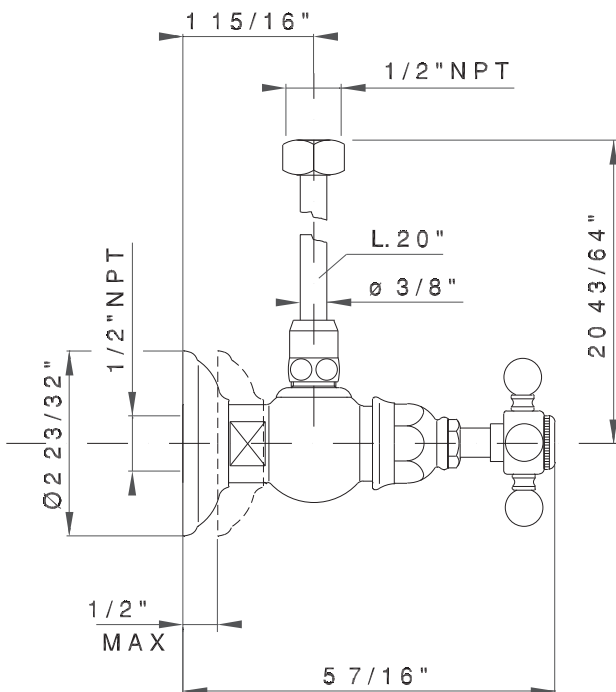

WARRANTY

- Limited Lifetime*
- *No Warranty on Tuscan Brass Finish

* For CA/V T, place a "-2" at end of model number for code compliant product. (Example A3608LMAPC-2)