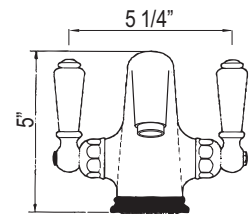

WARRANTY

- Limited Lifetime on faucet
- 1 year on manufacturer defects on corner basin

U.3635L