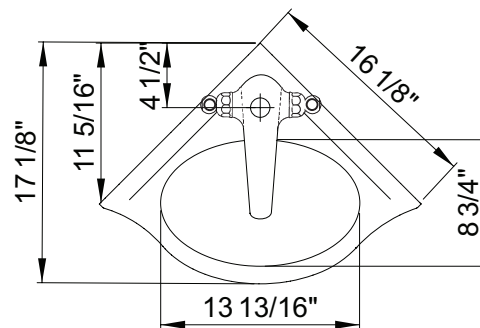

WARRANTY

- Limited Lifetime on faucet
- 1 year on manufacturer defects on corner basin

U.3635L