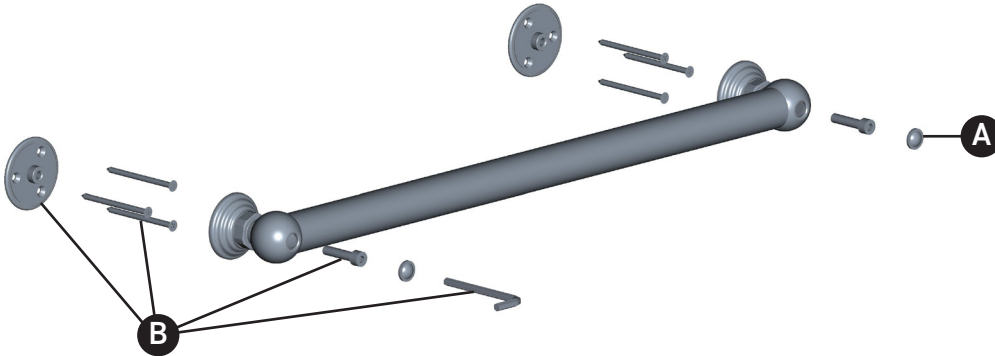

For warranty or additional information, contact:

U.S.A.
houseofrohl.com/support
1-800-777-9762

QUEBEC / MARITIMES / WESTERN CANADA
houseofrohl.ca/support
1-866-473-8442

ONTARIO
houseofrohl.ca/support
1-800-287-5354

Riobel

PERRIN & ROWE
LONDON

victoria ⊕ albert

ROHL