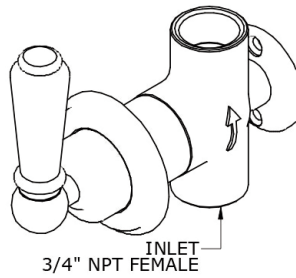

Installation Instructions

The Traditional Bathroom Collection
Installation & User Guide

3/4" Wall Valve

PAIR
U.3230L
U.3230LS
U.3231X

SINGLE - ROUGH
U.3240R

SINGLE - TRIM
U.3240TL
U.3240TLS
U.3241TX

Three Way Diverter

ROUGH
U.5542R-N
(U.5542NVO)

TRIM
U.3240TL
U.3240TLS
U.3241TX

Four Way Diverter

ROUGH
U.5562R-N
(U.5562NBO)

TRIM
U.3240TL
U.3240TLS
U.3241TX

Temp Range:
Min 34°F
Max 185°F

Recommended Working Pressure:
Min 15 psi
Max 75 psi

Where Rough and Trim Kits are used both must be ordered to complete the installation.