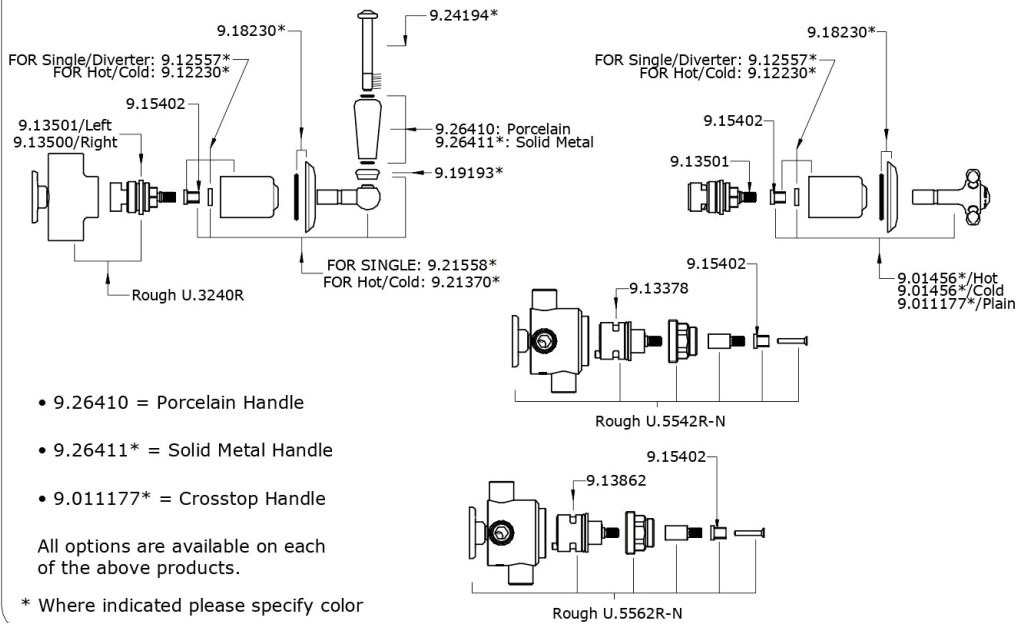

OPERATION

Ceramic disc valves are fitted as standard to the Wall Valves. Flow from FULLY OFF to FULLY ON is achieved by rotating the handles a quarter turn.

BEFORE USE

- Carefully check the installation for leaks.
- If further building work is to be carried out in the vicinity, cover the fitting to avoid damaging the finish.
- Please ensure that the installation complies with the local plumbing codes.

For full ROHL LLC WARRANTY please contact ROHL or visit www.rohlhome.com

SPARES

LEVER TRIM

CROSSTOP TRIM

SPARE PARTS & SERVICE

ROHL
Authentic Luxury for Kitchen and Bath®
3 Parker
Irvine
CA 92618
(714) 557-1933
www.rohlhome.com