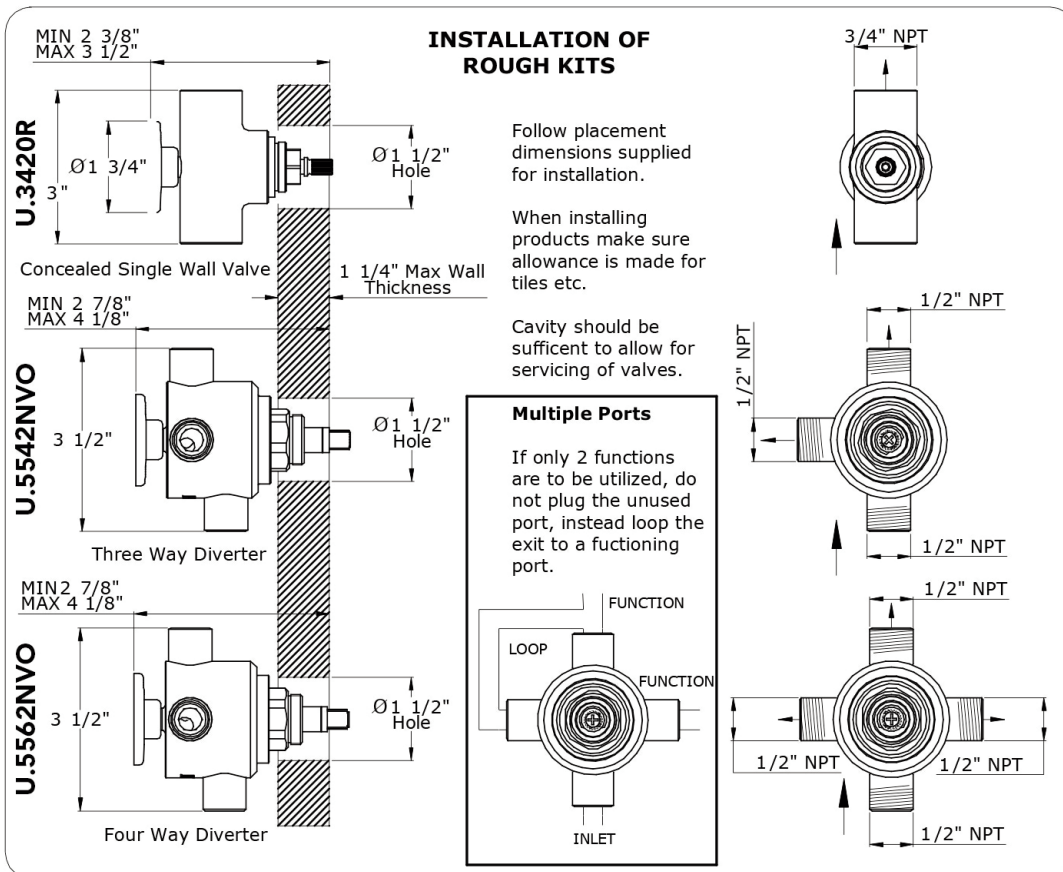

Preparation for Installer

Flush the plumbing system before installing the bathroom product.

Once unpacked remove Trim Kit ready for installation.

Installation Instructions

Special Note for Installing a 'Pair' of Lever 3/4" Wall Valves