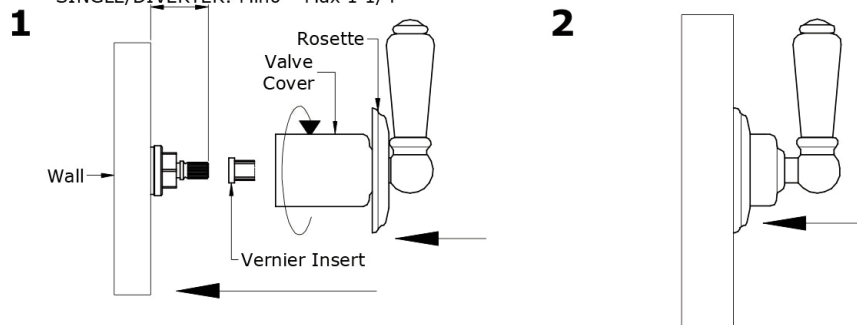

Preparation for Installer

Flush the plumbing system before installing the bathroom product.

Once unpacked remove Trim Kit ready for installation.

Installation Instructions

Special Note for Installing a 'Pair' of Lever 3/4" Wall Valves

INSTALLATION OF TRIM KIT

U.3233 5/8" Extension.

U.3243 1 1/4" Extension.

Required if Rough Kit is outside the above Min - Max figure.

If required screw Extension over Rough Kit before carrying out Trim Kit Installation.