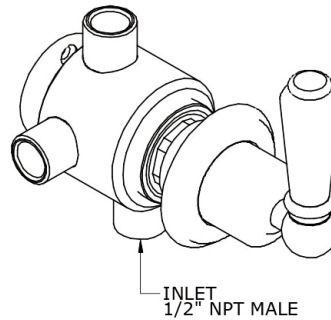

3/4" Wall Valve

PAIR
U.3230L
U.3230LS
U.3231X

SINGLE - ROUGH
U.3240R

SINGLE - TRIM
U.3240TL
U.3240TLS
U.3241TX

Three Way Diverter

ROUGH
U.5542R-N
(U.5542NVO)

TRIM
U.3240TL
U.3240TLS
U.3241TX