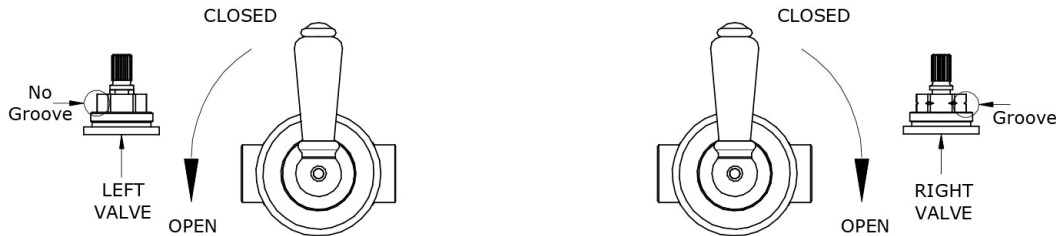

Preparation for Installer

Flush the plumbing system before installing the bathroom product.

Once unpacked remove Trim Kit ready for installation.

Installation Instructions

Special Note for Installing a 'Pair' of Lever 3/4" Wall Valves

INSTALLATION OF TRIM KIT

U.3233 5/8" Extension.

U.3243 1 1/4" Extension.

Required if Rough Kit is outside the above Min - Max figure.

If required screw Extension over Rough Kit before carrying out Trim Kit Installation.

For ideal operation, place the handle vertically when the diverter is fully open on one port.

If required the Vernier Insert can be removed and turned a few splines until correct alignment is achieved.

OPERATION

Ceramic disc valves are fitted as standard to the Wall Valves. Flow from FULLY OFF to FULLY ON is achieved by rotating the handles a quarter turn.

BEFORE USE

- Carefully check the installation for leaks.
- If further building work is to be carried out in the vicinity, cover the fitting to avoid damaging the finish.
- Please ensure that the installation complies with the local plumbing codes.