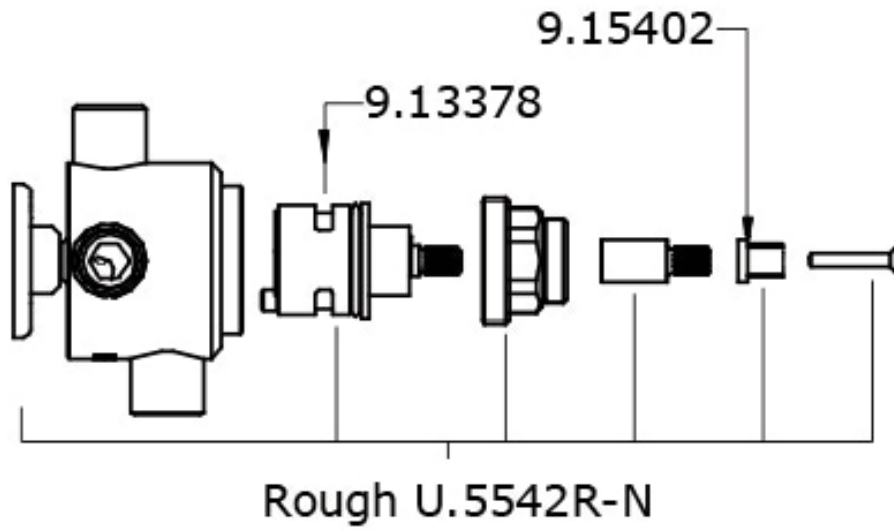

U.5542NVO Spare Parts