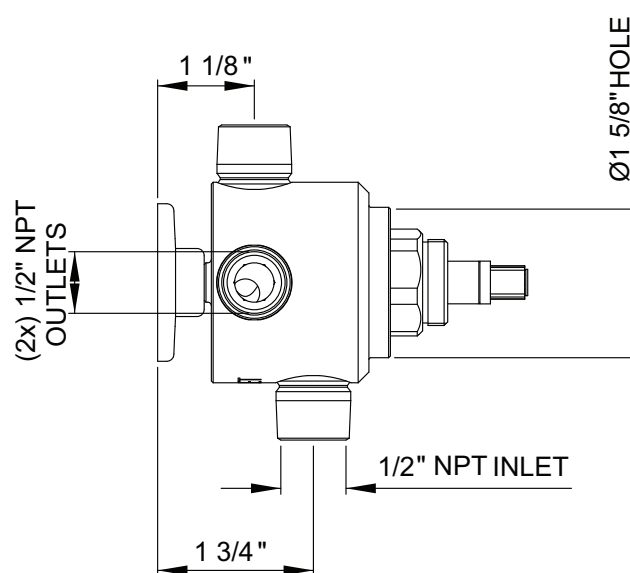

WARRANTY

- Limited Lifetime