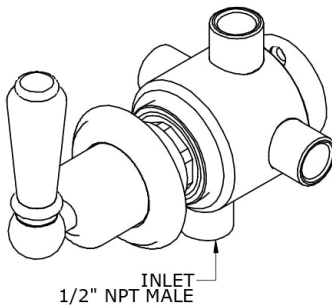

3-PORT, 2-WAY DIVERTER ROUGH

ROHL Perrin & Rowe® Bath

U.5542NVO

FEATURES

- 1 inlet, 2 outlets
- 1/2" NPT inlet
- 2 x 1/2" NPT outlet
- *NEW* Ceramic disc cartridge design
- Flow can be split between adjacent outlets
- 1/2" outlet must be on the left side when the 1/2" inlet is at the bottom for proper installation.
- Flipping the valve will cause improper operation

PAIR
U.3230L
U.3230LS
U.3231X

SINGLE - ROUGH
U.3240R

SINGLE - TRIM
U.3240TL
U.3240TLS
U.3241TX

Three Way Diverter

ROUGH
U.5542R-N
(U.5542NVO)

TRIM
U.3240TL
U.3240TLS
U.3241TX

Four Way Diverter

ROUGH
U.5562R-N
(U.5562NBO)

TRIM
U.3240TL
U.3240TLS
U.3241TX

Temp Range:
Min 34°F
Max 185°F

Recommended Working Pressure:
Min 15 psi
Max 75 psi

Where Rough and Trim Kits are used both must be ordered to complete the installation.

Installation Instructions