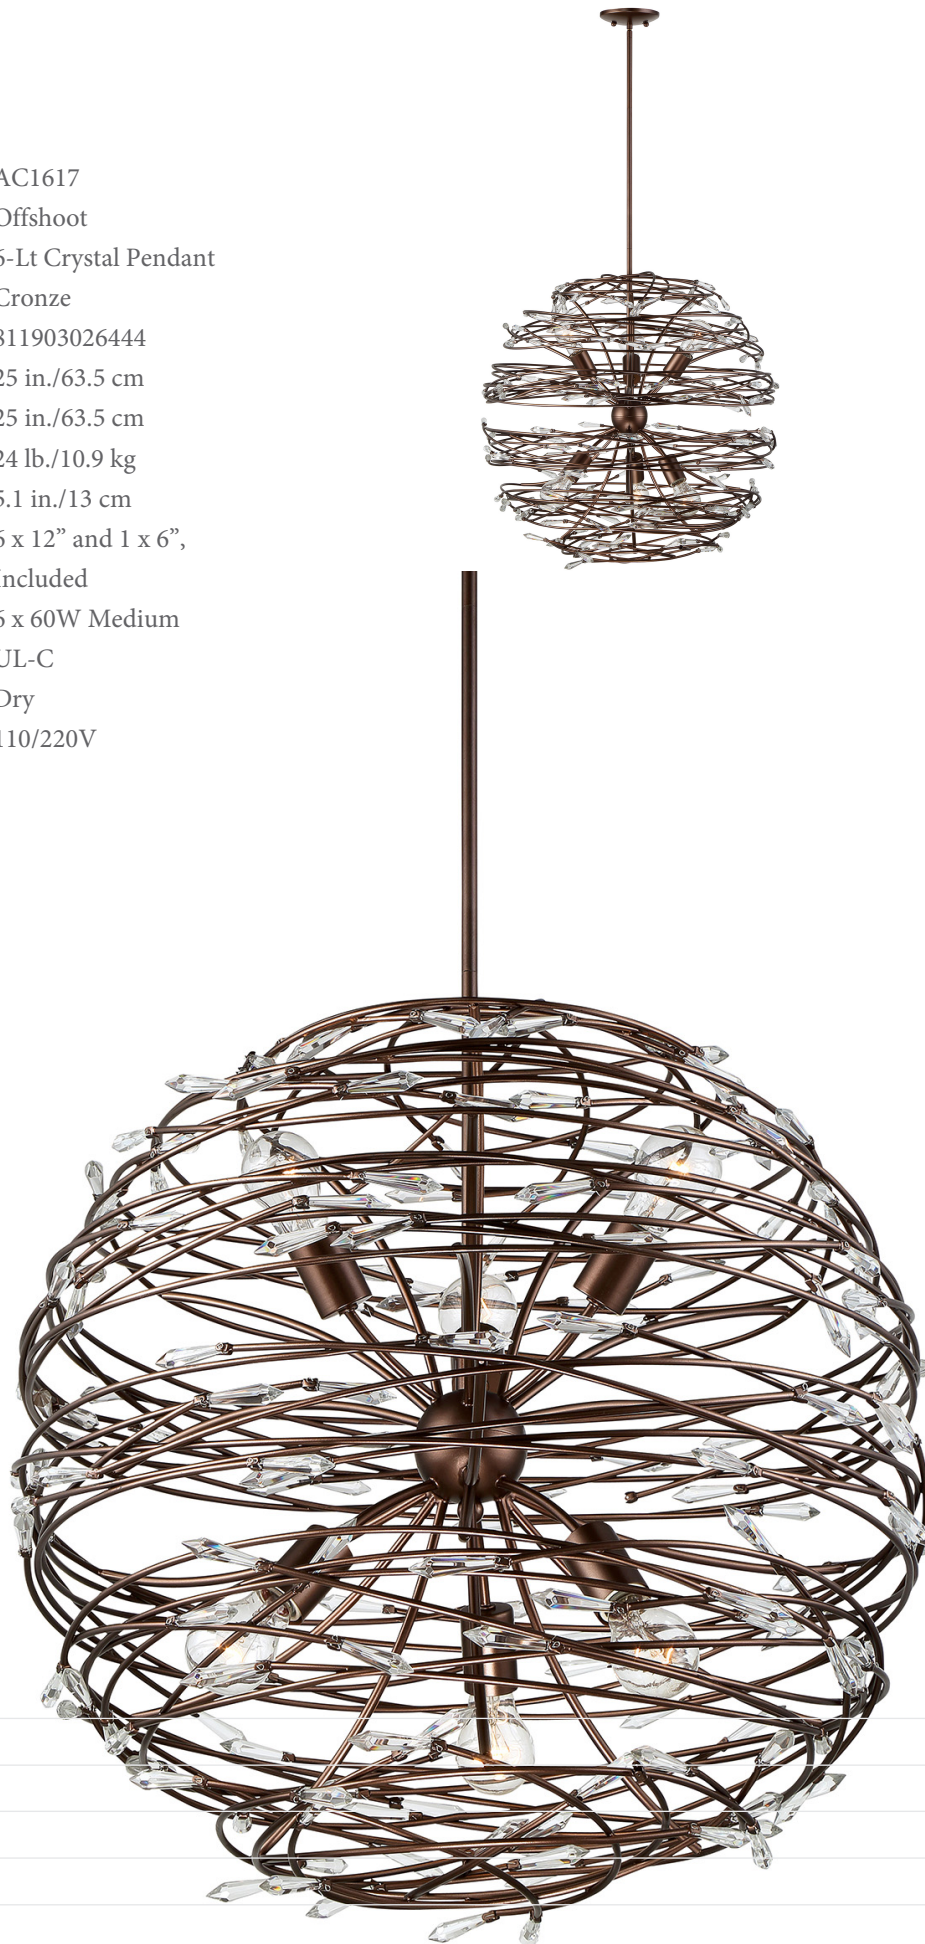

alternating[®]
current

phone 702-792-6900
fax 866-258-0862

email info@varaluz.com
web varaluz.com

ACI617 OFFSHOOT

FEATURES : Premium crystal.

STORY : Mother Nature, like life, is full of surprises. Offshoot presents a bright new direction for Alternating Current with an expertly-woven web of sparkling crystal. Aren't detours rewarding?

Model	AC1617
Description	Offshoot 6-Lt Crystal Pendant
Finish	Cronze
UPC	811903026444
Width	25 in./63.5 cm
Height	25 in./63.5 cm
Weight	24 lb./10.9 kg
Canopy Diameter	5.1 in./13 cm
Stem	6 x 12" and 1 x 6", Included
Lamping	6 x 60W Medium
Listing	UL-C
Rating	Dry
Voltage	110/220V