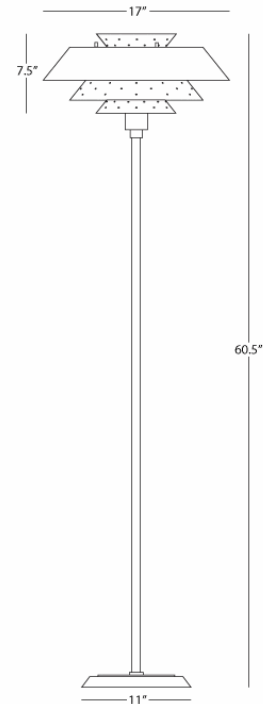

**PIERCE**

**CY978**

**Floor Lamp**

**1-150W Max.**

**Bulb Type: A**

**Switch: Full Range Dimmer Foot Switch**

**Canary Yellow Gloss Finish**

**Perforated Metal Shade w/ White Interior**

**FINISH OPTIONS:**

**978 - Modern Brass**

**EB978 - Egg Blue Gloss**

**PB978 - Piano Black Gloss**

**PM978 - Pumpkin Gloss**

**RR978 - Ruby Red**

**S978 - Antique Silver**

**\* Made In The USA**