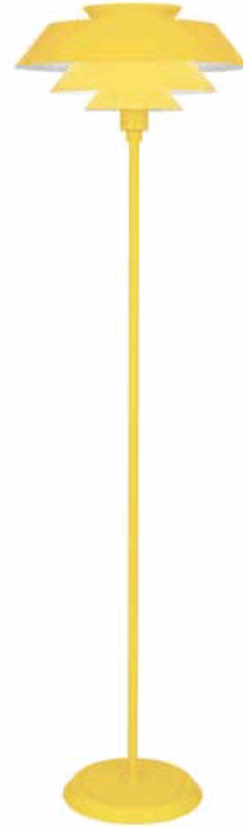

**PIERCE**

**CY978**

**Floor Lamp**

**1-150W Max.**

**Bulb Type: A**

**Switch: Full Range Dimmer Foot Switch**

**Canary Yellow Gloss Finish**

**Perforated Metal Shade w/ White Interior**

**FINISH OPTIONS:**

**978 - Modern Brass**

**EB978 - Egg Blue Gloss**

**PB978 - Piano Black Gloss**

**PM978 - Pumpkin Gloss**

**RR978 - Ruby Red**

**S978 - Antique Silver**

**\* Made In The USA**